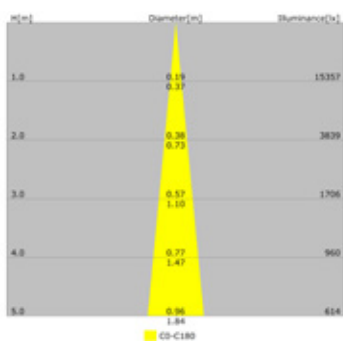

# LIT-13300

Adjustable recessed round uplight die cast aluminum body stainless steel incline edge and aluminum reflector. Polycarbonate backbox for installation in ground.

## APPLICATIONS

Landscape and Façade lighting .

<b>LUMEN, MAINTENANCE &amp; FAILURE RATE</b>	L90/ B10 >80,000 hrs
<b>BODY MATERIAL</b>	Die-cast Aluminium body, Stainless Steel Frame
<b>REFLECTOR</b>	High purity Aluminum, Adjustable ± 15°
<b>DIMENSION</b>	H: 185 mm, D: 155 mm
<b>COLORS</b>	Black Body with Stainless Steel Ring
<b>DIFFUSER</b>	Clear Glass
<b>POWER SUPPLY</b>	Electronic Driver

CODE	LED LUMEN	LUMINAIRE LUMEN	EFFICIENCY	LED WATTAGE	COLOR TEMPERATURE	BEAM ANGEL
4122317	1316lm	892lm	99.2lm/W	9.0W	3000K	11°
4123317	1724lm	1165lm	89.6lm/W	13.0W	3000K	11°

CODE	LED LUMEN	LUMINAIRE LUMEN	EFFICIENCY	LED WATTAGE	COLOR TEMPERATURE	BEAM ANGEL
4122318	1388lm	937lm	104.2lm/W	9.0W	4000K	11°
4123318	1819lm	1230lm	94.6lm/W	13.0W	4000K	11°