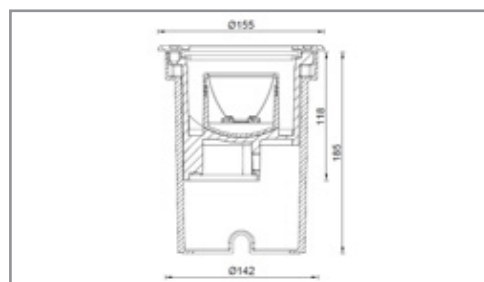

# LIT-13300

Adjustable recessed round uplight die cast aluminum body stainless steel incline edge and aluminum reflector. Polycarbonate backbox for installation in ground.

## APPLICATIONS

Landscape and Façade lighting .

<b>LUMEN, MAINTENANCE &amp; FAILURE RATE</b>	L90/ B10 >80,000 hrs
<b>BODY MATERIAL</b>	Die-cast Aluminium body, Stainless Steel Frame
<b>REFLECTOR</b>	High purity Aluminum, Adjustable ± 15°
<b>DIMENSION</b>	H: 185 mm, D: 155 mm
<b>COLORS</b>	Black Body with Stainless Steel Ring
<b>DIFFUSER</b>	Clear Glass
<b>POWER SUPPLY</b>	Electronic Driver