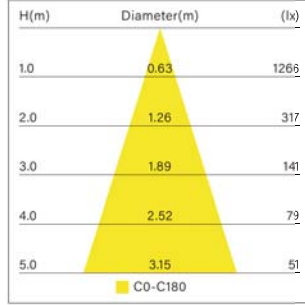

LIT-2700

Fixed deep-recessed round spotlight with an elegant, sleek design. Easily customizable, with a wide variety of reflectors and diffusers to choose from, beautifully blending into any space. Overall diameter of 68mm.

LIT-2700 | Ritzy | Spotlight | Recessed

Lumen, maintenance & failure rate	L70/B50 >60,000 hrs at 25°C
Body material	Aluminium body powder coating
Dimensions & Weight	H 65mm D 68mm 0.16 kg
Colors	White
Diffuser	Clear glass
Power supply	Electronic driver
Reflector	Silver

Customizable on request

Dimmable

>90
CRI

Color
Temperature

*Longer lead time

Code	LED Lumen	Luminaire Lumen	Efficiency	LED Wattage	Color Temperature	Beam Angle
6345131	904 lm	596 lm	85.1lm/w	7.0W	3000k	32°
6345132	924 lm	609 lm	87.0lm/w	7.0W	4000k	32°