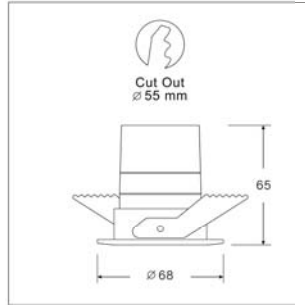

LIT-2700

Fixed deep-recessed round spotlight with an elegant, sleek design. Easily customizable, with a wide variety of reflectors and diffusers to choose from, beautifully blending into any space. Overall diameter of 68mm.

LIT-2700 | Ritzy | Spotlight | Recessed

Lumen, maintenance & failure rate	L70/B50 >60,000 hrs at 25°C
Body material	Aluminium body powder coating
Dimensions & Weight	H 65mm D 68mm 0.16 kg
Colors	White
Diffuser	Clear glass
Power supply	Electronic driver
Reflector	Silver