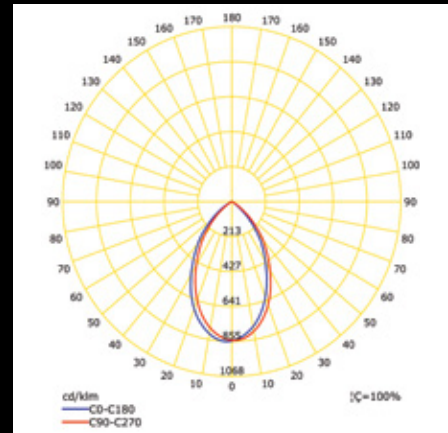

LIT-2850

Recessed fixed downlight finish in white with aluminium reflector or opal diffuser. Overall diameter 114mm, cut out 100mm.

APPLICATIONS

Hotels, banks, offices, receptions, hospitals, showrooms and shopping centers, etc...

IP44 EXT IP20     	
LUMEN, MAINTENANCE & FAILURE RATE	L70/B50 >49,000 hrs
BODY MATERIAL	High purity Aluminium
DIMENSION	H: 90.2mm - D:114mm
COLORS	White
DIFFUSER	Opal diffuser IP44, Reflector IP20
POWER SUPPLY	220-240V integrated power supply

5690112

CODE	LUMINAIRE LUMEN	EFFICIENCY	LED WATTAGE	COLOR TEMPERATURE	BEAM ANGLE
5690111	980lm	96lm/w	10.2W	3000K	Diffuse
5690112	1060lm with refl.	104lm/w	10.2W	3000K	60°
5690121	1030lm	101lm/w	10.2W	4000K	Diffuse
5690122	1110lm with refl.	109lm/w	10.2W	4000K	60°