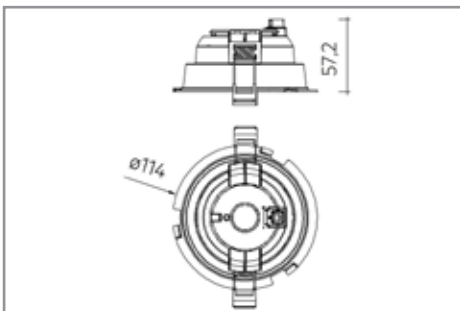

LIT-2850

Recessed fixed downlight finish in white with aluminium reflector or opal diffuser. Overall diameter 114mm, cut out 100mm.

APPLICATIONS

Hotels, banks, offices, receptions, hospitals, showrooms and shopping centers, etc...

IP44 EXT IP20     	
LUMEN, MAINTENANCE & FAILURE RATE	L70/B50 >49,000 hrs
BODY MATERIAL	High purity Aluminium
DIMENSION	H: 90.2mm - D:114mm
COLORS	White
DIFFUSER	Opal diffuser IP44, Reflector IP20
POWER SUPPLY	220-240V integrated power supply