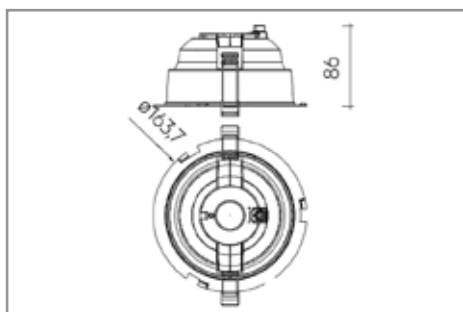

LIT-2860

Recessed fixed downlight finish in white with aluminium reflector or opal diffuser. Overall diameter 164mm, cut out 138mm.

APPLICATIONS

Hotels, banks, offices, receptions, hospitals, showrooms and shopping centers, etc...

| | |
|--|------------------------------------|
| IP44 EXT IP20      | |
| LUMEN, MAINTENANCE & FAILURE RATE | L70/B50 >49,000 hrs |
| BODY MATERIAL | High purity Aluminium |
| DIMENSION | H: 112.5mm - D:164mm |
| COLORS | White |
| DIFFUSER | Opal diffuser IP44, Reflector IP20 |
| POWER SUPPLY | 220-240V integrated power supply |