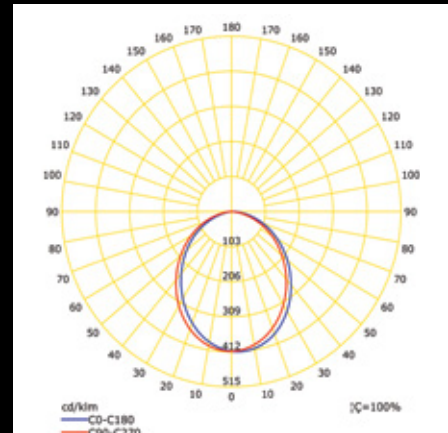

LIT-2860

Recessed fixed downlight finish in white with aluminium reflector or opal diffuser. Overall diameter 164mm, cut out 138mm.

APPLICATIONS

Hotels, banks, offices, receptions, hospitals, showrooms and shopping centers, etc...

| | |
|--|------------------------------------|
| IP44 EXT IP20      | |
| LUMEN, MAINTENANCE & FAILURE RATE | L70/B50 >49,000 hrs |
| BODY MATERIAL | High purity Aluminium |
| DIMENSION | H: 112.5mm - D:164mm |
| COLORS | White |
| DIFFUSER | Opal diffuser IP44, Reflector IP20 |
| POWER SUPPLY | 220-240V integrated power supply |

5690221

| CODE | LUMINAIRE LUMEN | EFFICIENCY | LED WATTAGE | COLOR TEMPERATURE | BEAM ANGLE |
|---------|-------------------|------------|-------------|-------------------|------------|
| 5690311 | 1000lm | 99lm/w | 10.1W | 3000K | Diffuse |
| 5690312 | 1100lm with refl. | 109lm/w | 10.1W | 3000K | 60° |
| 5690211 | 1970lm | 97lm/w | 20.2W | 3000K | Diffuse |
| 5690212 | 2130lm with refl. | 105lm/w | 20.2W | 3000K | 60° |
| 5690321 | 1020lm | 101lm/w | 10.1W | 4000K | Diffuse |
| 5690322 | 1120lm with refl. | 111lm/w | 10.1W | 4000K | 60° |
| 5690221 | 2050lm | 101lm/w | 20.2W | 4000K | Diffuse |
| 5690222 | 2210lm with refl. | 109lm/w | 20.2W | 4000K | 60° |