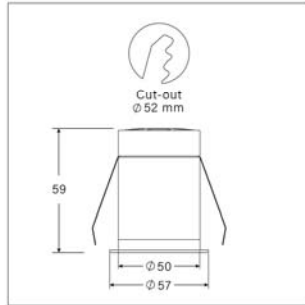

LIT-2900

Fixed deep-recessed round spotlight with a sophisticated, elegant design. With a black anti-glare reflector for high visual comfort, subtly places the focus on the light itself. Overall diameter of 57mm.

LIT-2900 | Éclat | Spotlight | Recessed

H(m)	Diameter(m)	(lx)
1.0	0.63	1845
2.0	1.26	461
3.0	1.89	205
4.0	2.53	115
5.0	3.16	74

■ C0-C180

Lumen, maintenance & failure rate	L70/B50 >60,000 hrs at 25°C
Body material	Aluminium body powder coating
Dimensions & Weight	H 71mm D 57mm 0.23 kg
Colors	White
Power supply	Electronic driver
Reflector	Optical lens / black reflector