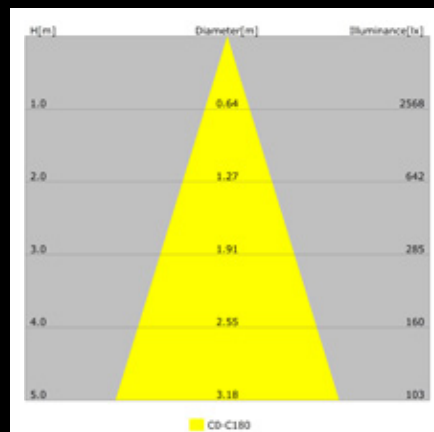

LIT - 5210

Recessed Spotlight with movable Single module & aluminium reflector finish in Grey. Overall dimension 100X100mm, cut out 94X94mm.

APPLICATIONS

Museums, Galleries, Showrooms etc...

       	
LUMEN, MAINTENANCE & FAILURE RATE	L90/B10 >80,000 hrs
BODY MATERIAL	Die-cast Aluminium body powder coating
REFLECTOR	High purity Aluminium
DIMENSION	100 X 100 X 75mm
COLORS	White (Other colors are available upon request)
DIFFUSER	Clear Glass
POWER SUPPLY	Electronic Driver

5681121

CODE	LED LUMEN	LUMINAIRE LUMEN	EFFICIENCY	LED WATTAGE	COLOR TEMPERATURE	BEAM ANGEL
5681121	990lm	860lm	136.5lm/w	6.3w	3000K	36°
5682121	1316lm	1141lm	126.8lm/w	9.0w	3000K	36°
5683121	1724lm	1497lm	115.2lm/w	13.0w	3000K	36°
5681122	1044lm	908lm	144.1lm/w	6.3w	4000K	36°
5682122	1388lm	1204lm	133.8lm/w	9.0w	4000K	36°
5683122	1819lm	1579lm	121.5lm/w	13.0w	4000K	36°