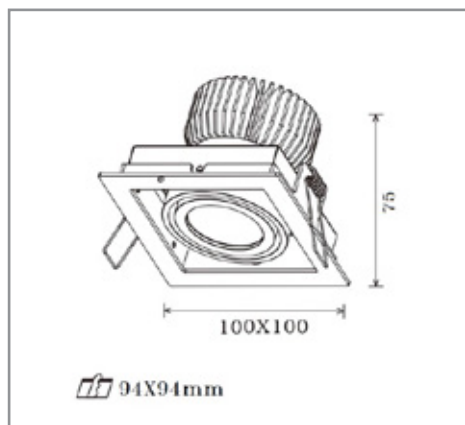

LIT - 5210

Recessed Spotlight with movable Single module & aluminium reflector finish in Grey. Overall dimension 100X100mm, cut out 94X94mm.

APPLICATIONS

Museums, Galleries, Showrooms etc...

       	
LUMEN, MAINTENANCE & FAILURE RATE	L90/B10 >80,000 hrs
BODY MATERIAL	Die-cast Aluminium body powder coating
REFLECTOR	High purity Aluminium
DIMENSION	100 X 100 X 75mm
COLORS	White (Other colors are available upon request)
DIFFUSER	Clear Glass
POWER SUPPLY	Electronic Driver

5681121

CODE	LED LUMEN	LUMINAIRE LUMEN	EFFICIENCY	LED WATTAGE	COLOR TEMPERATURE	BEAM ANGEL
5681121	990lm	860lm	136.5lm/w	6.3w	3000K	36°
5682121	1316lm	1141lm	126.8lm/w	9.0w	3000K	36°
5683121	1724lm	1497lm	115.2lm/w	13.0w	3000K	36°
5681122	1044lm	908lm	144.1lm/w	6.3w	4000K	36°
5682122	1388lm	1204lm	133.8lm/w	9.0w	4000K	36°
5683122	1819lm	1579lm	121.5lm/w	13.0w	4000K	36°