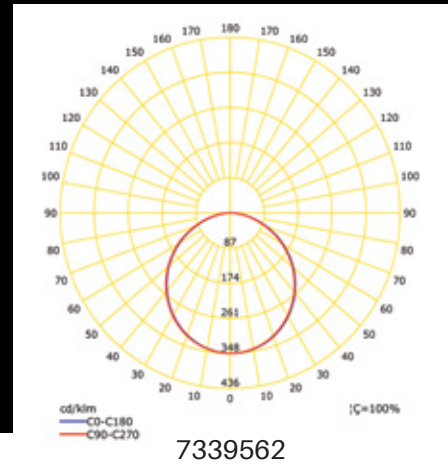

       	
LUMEN, MAINTENANCE & FAILURE RATE	L80/F50 >60,000 hrs
BODY MATERIAL	Steel Sheet, electrostatically painted
REFLECTOR	White Steel Sheet
DIMENSION	595 x 595 x 55mm
COLORS	White (Other colors are available upon request)
DIFFUSER	Opal
POWER SUPPLY	Electronic Driver

CODE	LED LUMEN	LUMINAIRE LUMEN	EFFICIENCY	LED WATTAGE	COLOR TEMPERATURE	BEAM ANGEL
7336451	4400lm	3185lm	110.5lm/w	28.8W	3000K	Diffuse
733A551	6020lm	4360lm	102.5lm/w	42.5W	3000K	Diffuse
7336462	4740lm	3435lm	119.2lm/w	28.8W	4000K	Diffuse
733A562	6490lm	4700lm	110.5lm/w	42.5W	4000K	Diffuse