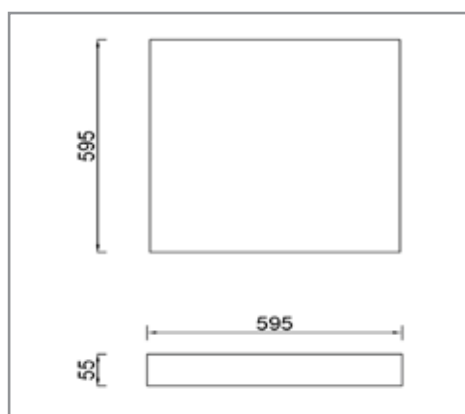

       	
LUMEN, MAINTENANCE & FAILURE RATE	L80/F50 >60,000 hrs
BODY MATERIAL	Steel Sheet, electrostatically painted
REFLECTOR	White Steel Sheet
DIMENSION	595 x 595 x 55mm
COLORS	White (Other colors are available upon request)
DIFFUSER	Opal
POWER SUPPLY	Electronic Driver