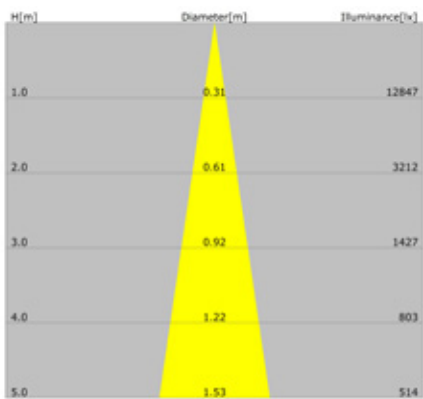

LIT-1300

Adjustable LED track mounted spotlight for 3 phase circuit tracks, made of die-cast aluminium with a clear glass diffuser.

APPLICATIONS

Museums, Galleries, Showrooms, etc...

5606311

LUMEN, MAINTENANCE & FAILURE RATE	L90/B10 >70,000 hrs
BODY MATERIAL	Die-cast Aluminium body powder coating
SWIVEL ANGLES	350 degree horizontally and 90 degree vertically
REFLECTOR	High purity Aluminium
DIMENSION	H: 105mm, D: 85mm
COLORS	Check Color Index
DIFFUSER	Clear Glass
POWER SUPPLY	Electronic Driver

CODE	LED LUMEN	LUMINAIRE LUMEN	EFFICIENCY	LED WATTAGE	COLOR TEMPERATURE	BEAM ANGEL
560431X	2700lm	1784lm	102.0lm/w	17.5W	3000K	15°
560433X	2700lm	1784lm	102.0lm/w	17.5W	3000K	45°
560731X	3143lm	2078lm	97.6lm/w	21.3W	3000K	15°
560733X	3143lm	2078lm	97.6lm/w	21.3W	3000K	45°
560531X	3588lm	2373lm	93.8lm/w	25.3W	3000K	15°
560533X	3588lm	2373lm	93.8lm/w	25.3W	3000K	45°
560631X	4617lm	3050lm	95.9lm/w	31.8W	3000K	15°
560633X	4617lm	3050lm	95.9lm/w	31.8W	3000K	45°
560431Y	2851lm	1884lm	107.7lm/w	17.5W	4000K	15°
560433Y	2851lm	1884lm	107.7lm/w	17.5W	4000K	45°
560731Y	3318lm	2192lm	102.9lm/w	21.3W	4000K	15°
560733Y	3318lm	2192lm	102.9lm/w	21.3W	4000K	45°
560531Y	3788lm	2503lm	100.0lm/w	25.3W	4000K	15°
560533Y	3788lm	2503lm	100.0lm/w	25.3W	4000K	45°
560631Y	4848lm	3205lm	100.7lm/w	31.8W	4000K	15°
560633Y	4848lm	3205lm	100.7lm/w	31.8W	4000K	45°