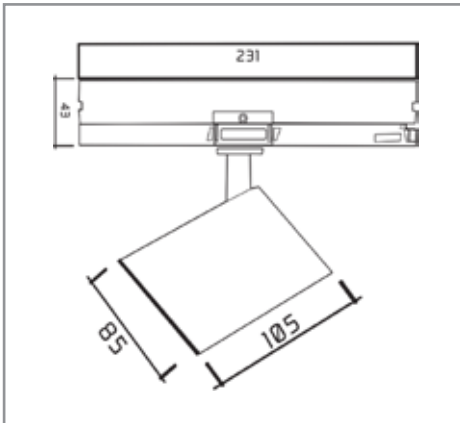

LIT-1300

Adjustable LED track mounted spotlight for 3 phase circuit tracks, made of die-cast aluminium with a clear glass diffuser.

APPLICATIONS

Museums, Galleries, Showrooms, etc...

5606311

LUMEN, MAINTENANCE & FAILURE RATE	L90/B10 >70,000 hrs
BODY MATERIAL	Die-cast Aluminium body powder coating
SWIVEL ANGLES	350 degree horizontally and 90 degree vertically
REFLECTOR	High purity Aluminium
DIMENSION	H: 105mm, D: 85mm
COLORS	Check Color Index
DIFFUSER	Clear Glass
POWER SUPPLY	Electronic Driver

CODE	LED LUMEN	LUMINAIRE LUMEN	EFFICIENCY	LED WATTAGE	COLOR TEMPERATURE	BEAM ANGEL
560431X	2700lm	1784lm	102.0lm/w	17.5W	3000K	15°
560433X	2700lm	1784lm	102.0lm/w	17.5W	3000K	45°
560731X	3143lm	2078lm	97.6lm/w	21.3W	3000K	15°
560733X	3143lm	2078lm	97.6lm/w	21.3W	3000K	45°
560531X	3588lm	2373lm	93.8lm/w	25.3W	3000K	15°
560533X	3588lm	2373lm	93.8lm/w	25.3W	3000K	45°
560631X	4617lm	3050lm	95.9lm/w	31.8W	3000K	15°
560633X	4617lm	3050lm	95.9lm/w	31.8W	3000K	45°
560431Y	2851lm	1884lm	107.7lm/w	17.5W	4000K	15°
560433Y	2851lm	1884lm	107.7lm/w	17.5W	4000K	45°
560731Y	3318lm	2192lm	102.9lm/w	21.3W	4000K	15°
560733Y	3318lm	2192lm	102.9lm/w	21.3W	4000K	45°
560531Y	3788lm	2503lm	100.0lm/w	25.3W	4000K	15°
560533Y	3788lm	2503lm	100.0lm/w	25.3W	4000K	45°
560631Y	4848lm	3205lm	100.7lm/w	31.8W	4000K	15°
560633Y	4848lm	3205lm	100.7lm/w	31.8W	4000K	45°

COLOR INDEX		
	White	Black
X	1	7
Y	2	8

ACCESSORIES

HONEYCOMB LOUVER

CODE	HC1
TECHNICAL DATA	For high visual comfort in exhibition areas by limiting the light cone and by reducing the glare.
BODY MATERIAL	Aluminium
COLOR	Black