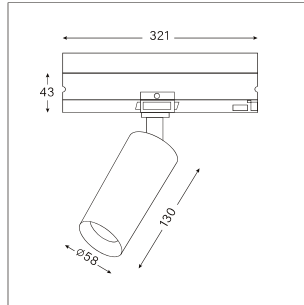

# LIT-1310

Cylindrical, slim projector with built-in track driver for three-circuit track installation. Rotatable and tiltable body for directional lighting. The lower lumen range provides the perfect solution for a more subtle illumination.

## LIT-1310 | Projectors | 3-Circuit Track

H(m)	Diameter(m)	(lx)
1.0	0.33	4685
2.0	0.65	1171
3.0	0.98	521
4.0	1.31	293
5.0	1.63	187

■ Co-C180

Lumen, maintenance & failure rate	L90/B10 >80,000 hrs at 25°C
Body material	Aluminium body powder coating
Dimensions & Weight	H 130mm D 58mm 0.52 kg
Colors	Check colors index
Power supply	Electronic driver
Reflector	Optical Lens
Swivel angles	350° horizontal, 90° vertical