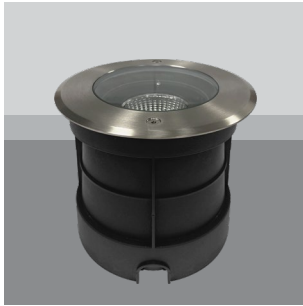

LIT-13300

Durable outdoor uplight for in-ground installation with a long-lasting performance. Featuring a stainless steel incline edge frame and aluminum reflector for adjustability.

LIT-13300 | Outdoor Uplights | Recessed

H(m)	Diameter(m)	(lx)
1.0	0.48	12193
2.0	0.96	3048
3.0	1.45	1355
4.0	1.93	762
5.0	2.41	488

■ C0-C180

Lumen, maintenance & failure rate	L80/F10 >55,000 hrs
Body material	Aluminium body powder coating
Dimension	H 153mm D 160mm
Colors	Grey Body with Stainless Steel Ring
Diffuser	Clear glass
Power supply	Included electronic driver
Reflector	High purity aluminium, Adjustable $\pm 15^\circ$