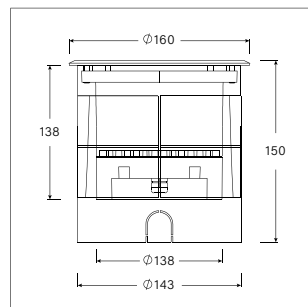

H(m)	Diameter(m)	(lx)
1.0	0.48	12193
2.0	0.96	3048
3.0	1.45	1355
4.0	1.93	762
5.0	2.41	488

■ C0-C180

Lumen, maintenance & failure rate	L80/F10 >55,000 hrs
Body material	Aluminium body powder coating
Dimension	H 153mm D 160mm
Colors	Grey Body with Stainless Steel Ring
Diffuser	Clear glass
Power supply	Included electronic driver
Reflector	High purity aluminium, Adjustable $\pm 15^\circ$