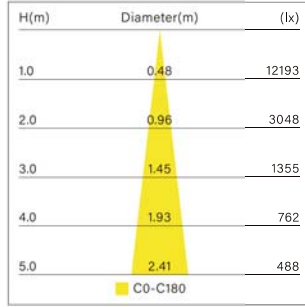

LIT-13300

Durable outdoor uplight for in-ground installation with a long-lasting performance. Featuring a stainless steel incline edge frame and aluminum reflector for adjustability.

LIT-13300 | Outdoor Uplights | Recessed

| | |
|-----------------------------------|---|
| Lumen, maintenance & failure rate | L80/F10 >55,000 hrs at 45°C |
| Body material | Aluminium body powder coating |
| Dimensions & Weight | H 153mm D 160mm 1.71 kg |
| Colors | Grey body with stainless steel ring |
| Diffuser | Clear glass |
| Power supply | Included electronic driver |
| Reflector | High purity aluminium, Adjustable ± 15° |

| Code | LED lumen | Luminaire lumen | Efficiency | LED wattage | Color temperature | Beam angle |
|---------|-----------|-----------------|------------|-------------|-------------------|------------|
| 3307214 | 1316 lm | 983 lm | 109.2 lm/w | 9.0W | 3000k | 14° |
| 3307215 | 1388 lm | 1036 lm | 115.1 lm/w | 9.0W | 4000k | 14° |
| 3307314 | 1724 lm | 1287 lm | 99 lm/w | 13.0W | 3000k | 14° |
| 3307315 | 1819 lm | 1358 lm | 104.5 lm/w | 13.0W | 4000k | 14° |
| 3307224 | 1316 lm | 983 lm | 109.2 lm/w | 9.0W | 3000k | 24° |
| 3307225 | 1388 lm | 1036 lm | 115.1 lm/w | 9.0W | 4000k | 24° |
| 3307324 | 1724 lm | 1287 lm | 99 lm/w | 13.0W | 3000k | 24° |
| 3307325 | 1819 lm | 1358 lm | 104.5 lm/w | 13.0W | 4000k | 24° |
| 3307234 | 1316 lm | 983 lm | 109.2 lm/w | 9.0W | 3000k | 38° |
| 3307235 | 1388 lm | 1036 lm | 115.1lm/w | 9.0W | 4000k | 38° |
| 3307334 | 1724 lm | 1287 lm | 99 lm/w | 13.0W | 3000k | 38° |
| 3307335 | 1819 lm | 1358 lm | 104.5 lm/w | 13.0W | 4000k | 38°t |