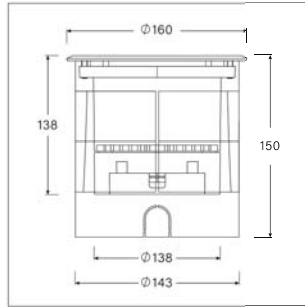

| | |
|-----------------------------------|---|
| Lumen, maintenance & failure rate | L80/F10 >55,000 hrs at 45°C |
| Body material | Aluminium body powder coating |
| Dimensions & Weight | H 153mm D 160mm 1.71 kg |
| Colors | Grey body with stainless steel ring |
| Diffuser | Clear glass |
| Power supply | Included electronic driver |
| Reflector | High purity aluminium, Adjustable ± 15° |