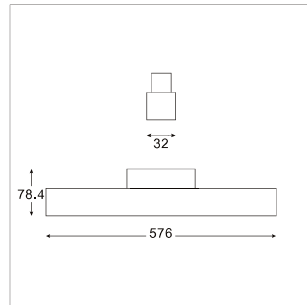

LIT-1600

Linear lighting with built-in track driver for three-circuit track installation. Rotatable body with a simple, minimal design. The ideal subtle solution for general lighting applications.

LIT-1600 | Track Light | 3-Circuit Track

Lumen, maintenance & failure rate	L80/F10 >72,000 hrs
Body material	Extruded Aluminium
Dimension	576 x 32 x 78.4mm
Colors	Check colors index
Diffuser	Opal
Power supply	Built-in track driver
Swivel angles	360° horizontal

Code	White	Black
X	1	7
Y	2	8

Code	LED Lumen	Luminaire Lumen	Efficiency	LED Wattage	Color Temperature	Beam Angle
728121X	2076 lm	1105 lm	94.4lm/w	11.7W	3000k	Diffuse
728121Y	2183 lm	1160 lm	99.1lm/w	11.7W	4000k	Diffuse