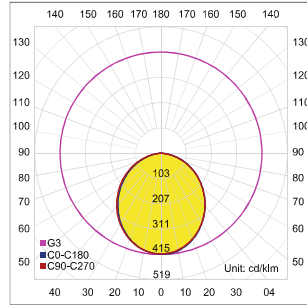

LIT-1600

Linear lighting with built-in track driver for three-circuit track installation. Rotatable body with a simple, minimal design. The ideal subtle solution for general lighting applications.

LIT-1600 | Track Light | 3-Circuit Track

Lumen, maintenance & failure rate	L80/F10 >72,000 hrs
Body material	Extruded Aluminium
Dimension	576 x 32 x 78.4mm
Colors	Check colors index
Diffuser	Opal
Power supply	Built-in track driver
Swivel angles	360° horizontal

Code	White	Black
X	1	7
Y	2	8

Code	LED Lumen	Luminaire Lumen	Efficiency	LED Wattage	Color Temperature	Beam Angle
728121X	2076 lm	1105 lm	94.4lm/w	11.7W	3000k	Diffuse
728121Y	2183 lm	1160 lm	99.1lm/w	11.7W	4000k	Diffuse