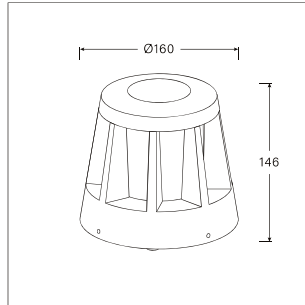

LIT-16100

Outdoor luminaire with a simple cylindrical design. Perfect for use in applications such as pathways, fences, and walls; ensuring a calm and safe atmosphere with its 360° light emission.

LIT-16100 | Fence & Pathway

Lumen, maintenance & failure rate	L90/B10 >80,000 hrs at 45°C
Body material	Aluminium body powder coating
Dimensions & Weight	H 146mm D 160mm 1.24 kg
Colors	Dark Grey
Diffuser	Frost PC diffuser
Power supply	Electronic Driver

Code	LED lumen	Luminaire lumen	Efficiency	LED wattage	Color temperature	Beam angle
5001214	990 lm	136 lm	21.6lm/w	6.3W	3000k	Diffuse
5001215	1044 lm	143 lm	22.7lm/w	6.3W	4000k	Diffuse

Related Products: