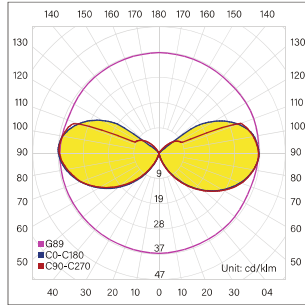

Lumen, maintenance & failure rate	L90/B10 >80,000 hrs at 45°C
Body material	Aluminium body powder coating
Dimensions & Weight	H 146mm D 160mm 1.24 kg
Colors	Dark Grey
Diffuser	Frost PC diffuser
Power supply	Electronic Driver

Code	LED lumen	Luminaire lumen	Efficiency	LED wattage	Color temperature	Beam angle
5001214	990 lm	136 lm	21.6lm/w	6.3W	3000k	Diffuse
5001215	1044 lm	143 lm	22.7lm/w	6.3W	4000k	Diffuse

Related Products: