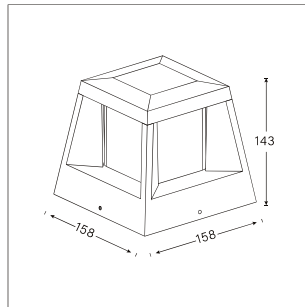

## LIT-16200 | Fence & Pathway

Lumen, maintenance & failure rate	L90/B10 >80,000 hrs at 45°C
Body material	Aluminium body powder coating
Dimensions & Weight	158 x 158 x 143mm <span style="float: right;">1.28 kg</span>
Colors	Dark Grey
Diffuser	Frost PC diffuser
Power supply	Electronic Driver