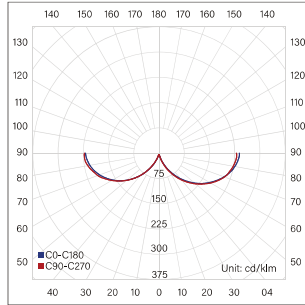

## LIT-16200 | Fence & Pathway

Lumen, maintenance & failure rate	L90/B10 >80,000 hrs at 45°C
Body material	Aluminium body powder coating
Dimensions & Weight	158 x 158 x 143mm <span style="float: right;">1.28 kg</span>
Colors	Dark Grey
Diffuser	Frost PC diffuser
Power supply	Electronic Driver

Code	LED lumen	Luminaire lumen	Efficiency	LED wattage	Color temperature	Beam angle
5001154	990 lm	193 lm	30.6lm/w	6.3W	3000k	Diffuse
5001155	1044 lm	204 lm	33.6lm/w	6.3W	4000k	Diffuse