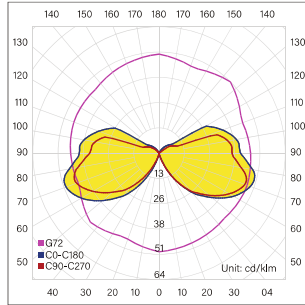

Body material	Aluminium body powder coating
Dimensions & Weight	108 x 108 x 110mm 0.47 kg
Colors	Black
Diffuser	Frost PC diffuser
Power supply	Electronic Driver

Code	LED lumen	Luminaire lumen	Efficiency	LED wattage	Color temperature	Beam angle
5005337	960 lm	311 lm	50.2lm/w	6.2W	3000k	Diffuse
5005338	1015 lm	329 lm	53.0lm/w	6.2W	4000k	Diffuse