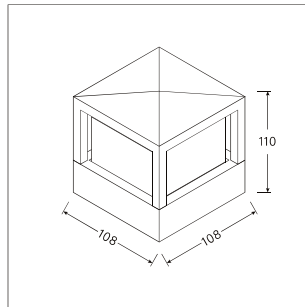

LIT-16300

Outdoor luminaire with an elegant design featuring a square frame that casts light all around itself. Giving ambient light this fixture can be used in pathways, fences, and on walls.

LIT-16300 | Fence & Pathway

Body material	Aluminium body powder coating
Dimensions & Weight	108 x 108 x 110mm 0.47 kg
Colors	Black
Diffuser	Frost PC diffuser
Power supply	Electronic Driver

Code	LED lumen	Luminaire lumen	Efficiency	LED wattage	Color temperature	Beam angle
5005337	960 lm	311 lm	50.2lm/w	6.2W	3000k	Diffuse
5005338	1015 lm	329 lm	53.0lm/w	6.2W	4000k	Diffuse