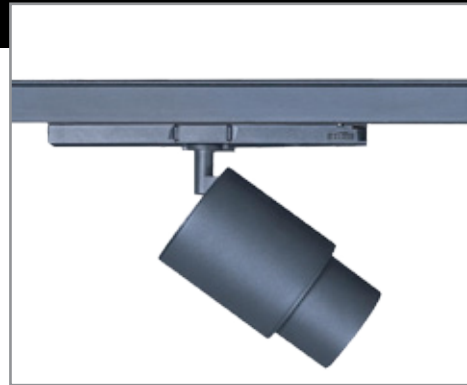

## LIT-1700

Adjustable LED round track projector with adjustable beam angle from 6-50°. Made of die-cast aluminum body and adjustable optical lens

### APPLICATIONS

Museums, Galleries, Showrooms, etc...

       	
<b>LUMEN, MAINTENANCE &amp; FAILURE RATE</b>	L70/ B50 >60,000 hrs
<b>BODY MATERIAL</b>	Die-cast Aluminium body powder coating
<b>SWIVEL ANGLES</b>	350 degree horizontally, and 90 degree vertically
<b>DIMENSION</b>	H: 124-163 mm, D: 85mm
<b>REFLECTOR</b>	Adjustable Optical Lens
<b>COLORS</b>	Check Color Index
<b>DIFFUSER</b>	N/A
<b>POWER SUPPLY</b>	Electronic Driver