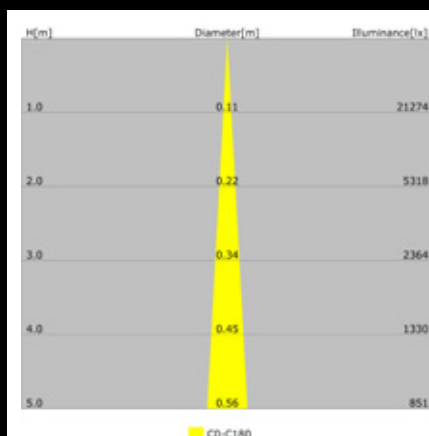

## LIT-1700

Adjustable LED round track projector with adjustable beam angle from 6-50°. Made of die-cast aluminum body and adjustable optical lens

### APPLICATIONS

Museums, Galleries, Showrooms, etc...

       	
<b>LUMEN, MAINTENANCE &amp; FAILURE RATE</b>	L70/ B50 >60,000 hrs
<b>BODY MATERIAL</b>	Die-cast Aluminium body powder coating
<b>SWIVEL ANGLES</b>	350 degree horizontally, and 90 degree vertically
<b>DIMENSION</b>	H: 124-163 mm, D: 85mm
<b>REFLECTOR</b>	Adjustable Optical Lens
<b>COLORS</b>	Check Color Index
<b>DIFFUSER</b>	N/A
<b>POWER SUPPLY</b>	Electronic Driver

CODE	LED LUMEN	LUMINAIRE LUMEN	EFFICIENCY	LED WATTAGE	COLOR TEMPERATURE	BEAM ANGEL
560435X	2300lm	781lm	44.6lm/w	17.5W	3000K	6-50°
560735X	2677lm	909lm	42.6lm/w	21.3W	3000K	6-50°
560435Y	2347lm	797lm	45.5lm/w	17.5W	4000K	6-50°
560735Y	2731lm	1058lm	49.6lm/w	21.3W	4000K	6-50°

**\* SPECIAL COLOR: AVAILABLE ON REQUEST (Longer lead time and minimum quantity order)**

**\* SPECIAL COLOR TEMPERATURE: AVAILABLE ON REQUEST (Longer lead time)**

COLOR INDEX		
	White	Black
X	1	7
Y	2	8