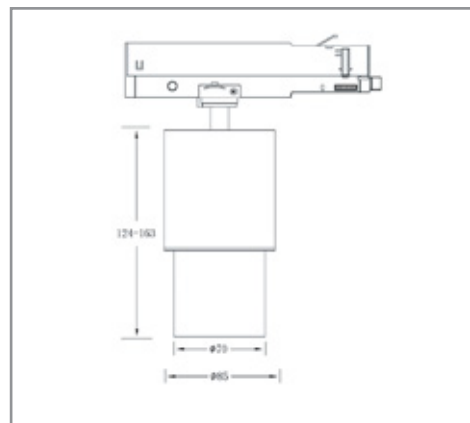

## LIT-1700

Adjustable LED round track projector with adjustable beam angle from 6-50°. Made of die-cast aluminum body and adjustable optical lens

### APPLICATIONS

Museums, Galleries, Showrooms, etc...

       	
<b>LUMEN, MAINTENANCE &amp; FAILURE RATE</b>	L70/ B50 >60,000 hrs
<b>BODY MATERIAL</b>	Die-cast Aluminium body powder coating
<b>SWIVEL ANGLES</b>	350 degree horizontally, and 90 degree vertically
<b>DIMENSION</b>	H: 124-163 mm, D: 85mm
<b>REFLECTOR</b>	Adjustable Optical Lens
<b>COLORS</b>	Check Color Index
<b>DIFFUSER</b>	N/A
<b>POWER SUPPLY</b>	Electronic Driver