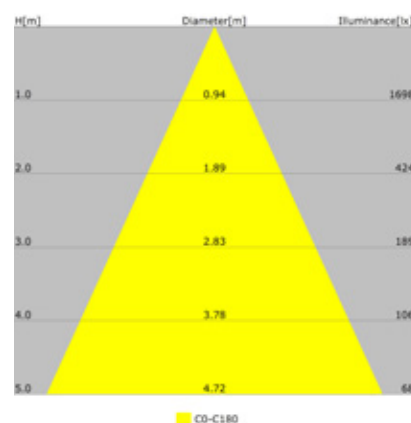

## LIT-1700

Adjustable LED round track projector with adjustable beam angle from 6-50°. Made of die-cast aluminum body and adjustable optical lens

### APPLICATIONS

Museums, Galleries, Showrooms, etc...

       	
<b>LUMEN, MAINTENANCE &amp; FAILURE RATE</b>	L70/ B50 >60,000 hrs
<b>BODY MATERIAL</b>	Die-cast Aluminium body powder coating
<b>SWIVEL ANGLES</b>	350 degree horizontally, and 90 degree vertically
<b>DIMENSION</b>	H: 124-163 mm, D: 85mm
<b>REFLECTOR</b>	Adjustable Optical Lens
<b>COLORS</b>	Check Color Index
<b>DIFFUSER</b>	N/A
<b>POWER SUPPLY</b>	Electronic Driver

CODE	LED LUMEN	LUMINAIRE LUMEN	EFFICIENCY	LED WATTAGE	COLOR TEMPERATURE	BEAM ANGEL
560435X	2300lm	781lm	44.6lm/w	17.5W	3000K	6-50°
560735X	2677lm	909lm	42.6lm/w	21.3W	3000K	6-50°
560435Y	2347lm	797lm	45.5lm/w	17.5W	4000K	6-50°
560735Y	2731lm	1058lm	49.6lm/w	21.3W	4000K	6-50°

**\* SPECIAL COLOR: AVAILABLE ON REQUEST (Longer lead time and minimum quantity order)**

**\* SPECIAL COLOR TEMPERATURE: AVAILABLE ON REQUEST (Longer lead time)**

COLOR INDEX		
	White	Black
X	1	7
Y	2	8