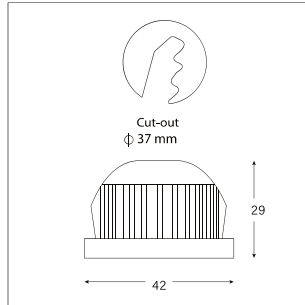

# LIT-2100

Small and discreet fixed recessed spotlight with a simple design. Overall diameter of 42mm. Precise accenting, suitable for display and shallow depth applications.

LIT-2100 | Mellow | Spotlight | Recessed

Lumen, maintenance & failure rate	L80/B10 >60,500 hrs at 25°C
Body material	Aluminium body powder coating
Dimensions & Weight	H 29mm D 42mm 0.20 kg
Colors	White
Diffuser	Clear glass
Power supply	Electronic driver
Reflector	High purity aluminium

Customizable on request

Dimmable

Color Temperature

\*Longer lead time

Code	LED Lumen	Luminaire Lumen	Efficiency	LED Wattage	Color Temperature	Beam Angle
5620021	410 lm	295 lm	98.3lm/w	3W	3000k	45°
5620022	440 lm	315 lm	105lm/w	3W	4000k	45°