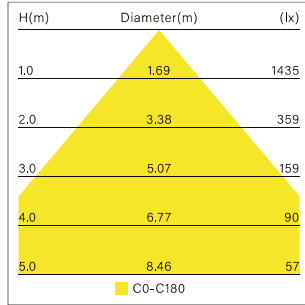

# LIT-2100

Small and discreet fixed recessed spotlight with a simple design. Overall diameter of 42mm. Precise accenting, suitable for display and shallow depth applications.

LIT-2100 | Mellow | Spotlight | Recessed

Lumen, maintenance & failure rate	L80/B10 >60,500 hrs at 25°C
Body material	Aluminium body powder coating
Dimensions & Weight	H 29mm D 42mm 0.20 kg
Colors	White
Diffuser	Clear glass
Power supply	Electronic driver
Reflector	High purity aluminium

Customizable on request

Dimmable

Color Temperature

\*Longer lead time

Code	LED Lumen	Luminaire Lumen	Efficiency	LED Wattage	Color Temperature	Beam Angle
5620021	410 lm	295 lm	98.3lm/w	3W	3000k	45°
5620022	440 lm	315 lm	105lm/w	3W	4000k	45°