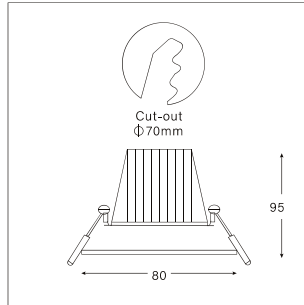

LIT-2200

IP65 waterproof recessed spotlight with a minimal, functional design. Overall diameter of 80mm. Ideal for humid settings like bathrooms.

LIT-2200 | Mellow | Spotlight | Recessed

| H(m) | Diameter(m) | (lx) |
|------|-------------|------|
| 1.0 | 0.77 | 1435 |
| 2.0 | 1.54 | 359 |
| 3.0 | 2.31 | 159 |
| 4.0 | 3.08 | 90 |
| 5.0 | 3.85 | 57 |

■ Co-C180

| | |
|-----------------------------------|--------------------------------|
| Lumen, maintenance & failure rate | L90/B10 >80,000 hrs at 25°C |
| Body material | Aluminium body powder coating |
| Dimensions & Weight | H 95mm D 80mm 0.45 kg |
| Colors | White |
| Diffuser | Clear glass |
| Power supply | Electronic driver |
| Reflector | High purity aluminium |