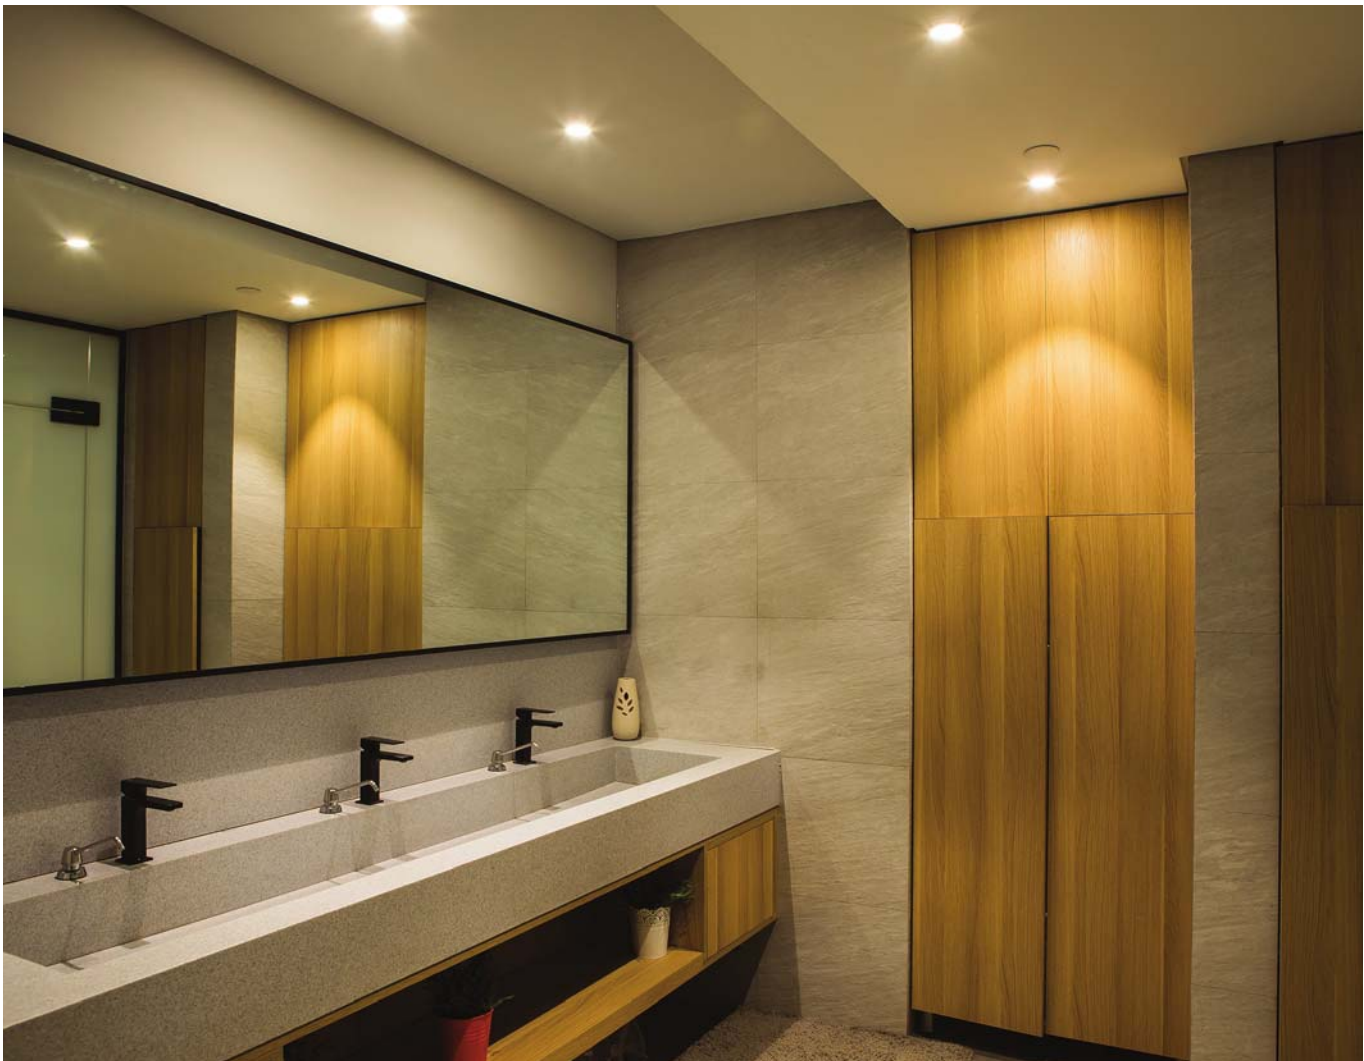

Lumen, maintenance & failure rate	L90/B10 >80,000 hrs at 25°C
Body material	Aluminium body powder coating
Dimensions & Weight	H 72mm D 76mm 0.40 kg
Colors	White
Power supply	Electronic driver
Reflector	Optical lens

Customizable on request

Dimmable

Color Temperature

*Longer lead time