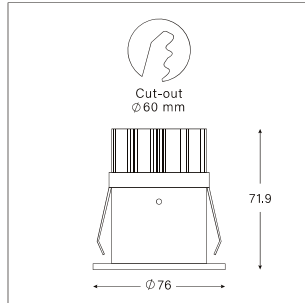

LIT-2210

IP65 waterproof deep-recessed spotlight with an elegant, sleek design. With an optical lens for higher efficiency and variety of beam angles. Overall diameter of 76mm. Ideal for humid settings like bathrooms.

LIT-2210 | Mellow | Spotlight | Recessed

H(m)	Diameter(m)	(lx)
1.0	0.38	4079
2.0	0.75	1020
3.0	1.13	453
4.0	1.50	255
5.0	1.88	163

■ Co-C180

Lumen, maintenance & failure rate	L90/B10 >80,000 hrs at 25°C
Body material	Aluminium body powder coating
Dimensions & Weight	H 72mm D 76mm 0.40 kg
Colors	White
Power supply	Electronic driver
Reflector	Optical lens

Customizable on request

Dimmable

Color Temperature

*Longer lead time

Code	LED Lumen	Luminaire Lumen	Efficiency	LED Wattage	Color Temperature	Beam Angle
5661111	990 lm	745 lm	118.2lm/w	6.3W	3000k	18°
5662111	1316 lm	990 lm	110lm/w	9.0W	3000k	18°
5661112	1044 lm	785 lm	124.6lm/w	6.3W	4000k	18°
5662112	1388 lm	1045 lm	9.0lm/w	9.0W	4000k	18°
5507131	990 lm	745 lm	118.2lm/w	6.3W	3000k	36°
5507231	1316 lm	990 lm	110lm/w	9.0W	3000k	36°
5507132	1044 lm	785 lm	124.6lm/w	6.3W	4000k	36°
5507232	1388 lm	1045 lm	9.0lm/w	9.0W	4000k	36°