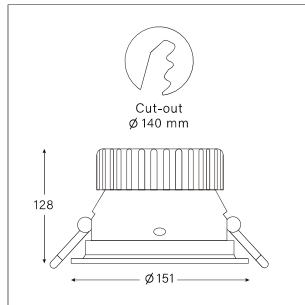

LIT-2330

Fixed recessed round spotlight with a functional design. Overall diameter of 151mm. The ideal practical solution for illuminating large spaces.

LIT-2330 | Mellow | Spotlight | Recessed

H(m)	Diameter(m)	(lx)
1.0	1.74	2729
2.0	3.47	682
3.0	5.21	303
4.0	6.94	171
5.0	8.68	109

■ C0-C180

Lumen, maintenance & failure rate	L90/B10 >70,000 hrs at 25°C
Body material	Aluminium body powder coating
Dimensions & Weight	H 128mm D 151mm 1.00 kg
Colors	White
Diffuser	Clear glass
Power supply	Electronic driver
Reflector	High purity aluminium