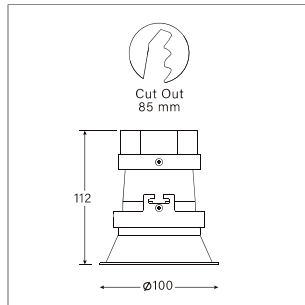

LIT-2410

Adjustable recessed round spotlight with a pivot angle of up to 15° allowing light to be emitted precisely where it is required. With an optical lens for higher efficiency and variety of beam angles. Overall diameter of 100mm.

LIT-2410 | Mellow | Spotlight | Recessed

H(m)	Diameter(m)	(lx)
1.0	0.46	2521
2.0	0.92	630
3.0	1.38	280
4.0	1.83	158
5.0	2.29	101

■ Co-C180

Lumen, maintenance & failure rate	L90/B10 >80,000 hrs at 25°C
Body material	Aluminium body powder coating
Dimensions & Weight	H 112mm D 100mm 0.45 kg
Colors	White
Power supply	Electronic driver
Reflector	Optical lens