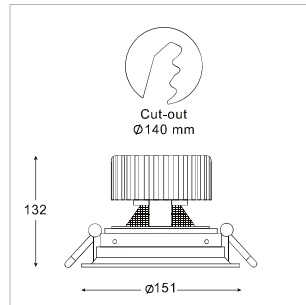

LIT-2420

Adjustable recessed round spotlight with a pivot angle of up to 15° allowing light to be emitted precisely where it is required. Overall diameter of 151mm. Functional design, the ideal practical solution for illuminating large spaces.

LIT-2420 | Mellow | Spotlight | Recessed

H(m)	Diameter(m)	(lx)
1.0	0.75	5202
2.0	1.51	1301
3.0	2.26	578
4.0	3.01	325
5.0	3.77	208

■ C0-C180

Lumen, maintenance & failure rate	L90/B10 >70,000 hrs
Body material	Aluminum body powder coating
Dimension	H 151mm D 132mm
Colors	White
Diffuser	Clear Glass
Power supply	Electronic Driver
Reflector	High purity aluminum