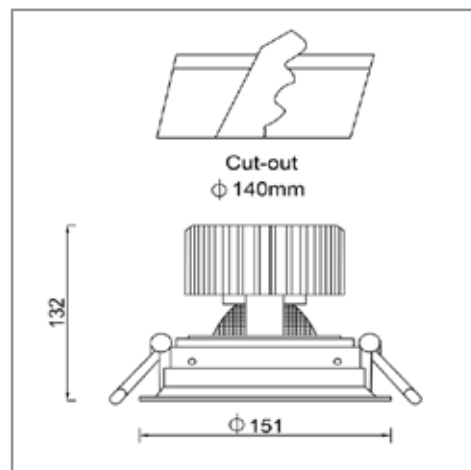

## LIT-2420

Recessed adjustable Spotlights finish in white with aluminium reflector. Overall diameter 151mm, cut out 140mm.

### APPLICATIONS

Hotels, offices, receptions, hospitals, showrooms and shopping centers.

       	
<b>LUMEN, MAINTENANCE &amp; FAILURE RATE</b>	L90/B10 >70,000 hrs
<b>BODY MATERIAL</b>	Die-cast Aluminium body powder coating
<b>REFLECTOR</b>	High purity Aluminium
<b>DIMENSION</b>	D: 151mm x W: 132mm
<b>COLORS</b>	White (Other colors are available upon request)
<b>DIFFUSER</b>	Clear glass
<b>POWER SUPPLY</b>	Electronic Driver