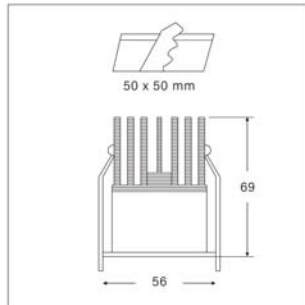

LIT-2500

Fixed recessed square spotlight with a compact size and functional design. Overall dimensions of 56x56mm. Precise accenting, suitable for many different applications and spaces.

LIT-2500 | Mellow | Spotlight | Recessed

H(m)	Diameter(m)	(lx)
1.0	1.27	1287
2.0	2.55	322
3.0	3.82	143
4.0	5.10	80
5.0	6.37	51

■ C0-C180

Lumen, maintenance & failure rate	L90/B10 >80,000 hrs at 25°C
Body material	Aluminium body powder coating
Dimensions & Weight	56 x 56 x 69mm 0.18 kg
Colors	White
Diffuser	Clear glass
Power supply	Electronic driver
Reflector	High purity aluminium