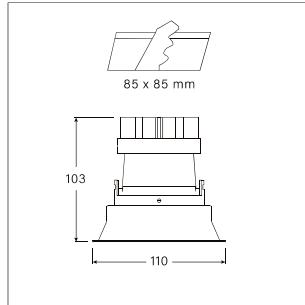

# LIT-2610

Adjustable recessed square spotlight with a pivot angle of up to 15° emitting light precisely where it is required. With an optical lens for higher efficiency and variety of beam angles. Overall dimensions of 100x100mm.

LIT-2610 | Mellow | Spotlight | Recessed

H(m)	Diameter(m)	(lx)
1.0	1.20	3916
2.0	2.40	979
3.0	3.60	435
4.0	4.80	245
5.0	6.00	157

■ Co-C180

Lumen, maintenance & failure rate	L90/B10 >80,000 hrs at 25°C
Body material	Aluminium body powder coating
Dimensions & Weight	110 x 110 x 103mm      0.40 kg
Colors	White
Power supply	Electronic driver
Reflector	Optical lens