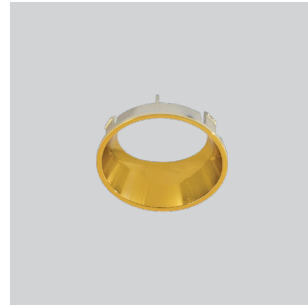

LIT-2700

Fixed deep-recessed round spotlight with an elegant, sleek design. Easily customizable, with a wide variety of reflectors and diffusers to choose from, beautifully blending into any space. Overall diameter of 68mm.

LIT-2700 | Ritzy | Spotlight | Recessed

H(m)	Diameter(m)	(lx)
1.0	0.63	1266
2.0	1.26	317
3.0	1.89	141
4.0	2.52	79
5.0	3.15	51

■ C0-C180

Lumen, maintenance & failure rate	L70/B50 >60,000 hrs
Body material	Aluminum body powder coating
Dimension	H 65mm D68mm
Colors	White
Diffuser	Clear Glass
Power supply	Electronic Driver
Reflector	Silver

Customizable on request

Dimmable

>90
CRI

Color
Temperature

*Longer lead time

Code	LED Lumen	Luminaire Lumen	Efficiency	LED Wattage	Color Temperature	Beam Angle
6345131	904 lm	596 lm	85.1lm/w	7.0W	3000k	32°
6345132	924 lm	609 lm	87.0lm/w	7.0W	4000k	32°

Reflector options

Black

Gold

Silver