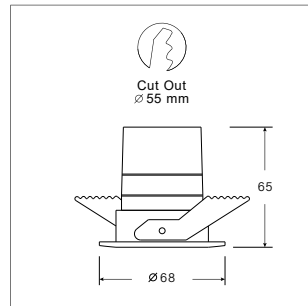

LIT-2700

Fixed deep-recessed round spotlight with an elegant, sleek design. Easily customizable, with a wide variety of reflectors and diffusers to choose from, beautifully blending into any space. Overall diameter of 68mm.

LIT-2700 | Ritzy | Spotlight | Recessed

H(m)	Diameter(m)	(lx)
1.0	0.63	1266
2.0	1.26	317
3.0	1.89	141
4.0	2.52	79
5.0	3.15	51

■ C0-C180

Lumen, maintenance & failure rate	L70/B50 >60,000 hrs
Body material	Aluminum body powder coating
Dimension	H 65mm D68mm
Colors	White
Diffuser	Clear Glass
Power supply	Electronic Driver
Reflector	Silver

Customizable on request

Dimmable

>90
CRI

Color
Temperature

*Longer lead time

Code	LED Lumen	Luminaire Lumen	Efficiency	LED Wattage	Color Temperature	Beam Angle
6345131	904 lm	596 lm	85.1lm/w	7.0W	3000k	32°
6345132	924 lm	609 lm	87.0lm/w	7.0W	4000k	32°