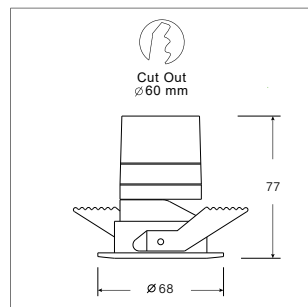

LIT-2710

Adjustable deep-recessed round spotlight with an elegant, sleek design. Easily customizable, with a wide variety of reflectors and diffusers to choose from, beautifully blending into any space, with an overall diameter of 68mm.

LIT-2710 | Ritzy | Spotlight | Recessed

H(m)	Diameter(m)	(lx)
1.0	0.62	1593
2.0	1.24	398
3.0	1.86	177
4.0	2.47	100
5.0	3.09	64

■ C0-C180

Lumen, maintenance & failure rate	L70/B50 >60,000 hrs
Body material	Aluminum body powder coating
Dimension	H 77mm D68mm
Colors	White
Diffuser	Clear Glass
Power supply	Electronic Driver
Reflector	Silver

Customizable on request

Dimmable

>90 CRI

Color Temperature

*Longer lead time

Code	LED Lumen	Luminaire Lumen	Efficiency	LED Wattage	Color Temperature	Beam Angle
6346131	904 lm	484 lm	69.1lm/w	7.0W	3000k	30°
6346132	924 lm	495 lm	70.7lm/w	7.0W	4000k	30°