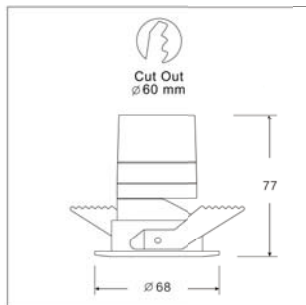

LIT-2710

Adjustable deep-recessed round spotlight with an elegant, sleek design. With a pivot angle of up to 15° allowing light to be emitted precisely where it is required. Easily customizable, with an overall diameter of 68mm.

LIT-2710 | Ritzy | Spotlight | Recessed

H(m)	Diameter(m)	(lx)
1.0	0.62	1593
2.0	1.24	398
3.0	1.86	177
4.0	2.47	100
5.0	3.09	64

■ C0-C180

Lumen, maintenance & failure rate	L70/B50 >60,000 hrs at 25°C
Body material	Aluminium body powder coating
Dimensions & Weight	H 77mm D 68mm 0.32 kg
Colors	White
Diffuser	Clear glass
Power supply	Electronic driver
Reflector	Silver

Customizable on request

*Longer lead time

Code	LED Lumen	Luminaire Lumen	Efficiency	LED Wattage	Color Temperature	Beam Angle
6346131	904 lm	484 lm	69.1lm/w	7.0W	3000k	30°
6346132	924 lm	495 lm	70.7lm/w	7.0W	4000k	30°