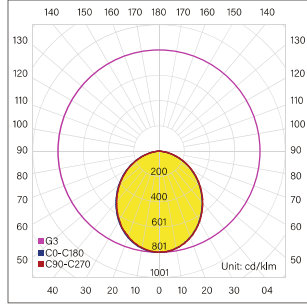

# LIT-2830

Fixed recessed downlight with a functional design. Overall diameter of 220mm with a built-in depth of 53mm it is perfect for false ceiling installations of limited space. Uniform lighting distribution ideal for general applications.

## LIT-2830 | Downlights | Recessed

Lumen, maintenance & failure rate	L80/F10 >50,000 hrs at 25°C
Body material	Aluminium body powder coating
Dimensions & Weight	H 53mm D 220mm 0.75 kg
Colors	White
Diffuser	Opal
Power supply	Electronic Driver

Customizable on request

Dimmable

Color Temperature

\*Longer lead time

Code	LED Lumen	Luminaire Lumen	Efficiency	LED Wattage	Color Temperature	Beam Angle
5645731	2600 lm	2125 lm	101.6lm/w	20.9W	3000k	120°
5645732	2780 lm	2275 lm	108.8lm/w	20.9W	4000k	120°