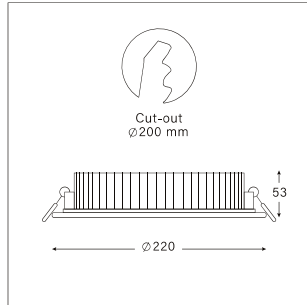

# LIT-2830

Fixed recessed downlight with a functional design. Overall diameter of 220mm with a built-in depth of 53mm it is perfect for false ceiling installations of limited space. Uniform lighting distribution ideal for general applications.

## LIT-2830 | Downlights | Recessed

Lumen, maintenance & failure rate	L80/F10 >50,000 hrs at 25°C
Body material	Aluminium body powder coating
Dimensions & Weight	H 53mm D 220mm 0.75 kg
Colors	White
Diffuser	Opal
Power supply	Electronic Driver

Customizable on request

Dimmable

Color Temperature

\*Longer lead time

Code	LED Lumen	Luminaire Lumen	Efficiency	LED Wattage	Color Temperature	Beam Angle
5645731	2600 lm	2125 lm	101.6lm/w	20.9W	3000k	120°
5645732	2780 lm	2275 lm	108.8lm/w	20.9W	4000k	120°