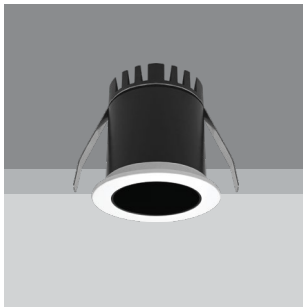

LIT-2900

Fixed deep-recessed round spotlight with a sophisticated, elegant design. With a black anti-glare reflector for high visual comfort, subtly places the focus on the light itself. Overall diameter of 57mm.

LIT-2900 | Éclat | Spotlight | Recessed

H(m)	Diameter(m)	(lx)
1.0	0.63	1845
2.0	1.26	461
3.0	1.89	205
4.0	2.53	115
5.0	3.16	74

■ C0-C180

Lumen, maintenance & failure rate	L70/B50 >60,000 hrs
Body material	Aluminum body powder coating
Dimension	H 71mm D 57mm
Colors	White
Power supply	Electronic Driver
Reflector	Optical lens / Black reflector

Customizable on request

Dimmable

>90
CRI

Color
Temperature

*Longer lead time

Code	LED Lumen	Luminaire Lumen	Efficiency	LED Wattage	Color Temperature	Beam Angle
6346132	904 lm	689 lm	98.4lm/w	7.0W	3000k	36°
6346132	924 lm	704 lm	100.5lm/w	7.0W	4000k	36°