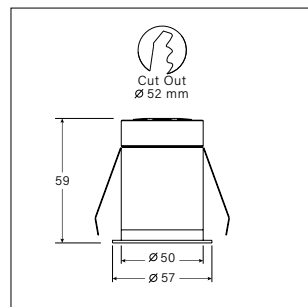

LIT-2900

Fixed deep-recessed round spotlight with a sophisticated, elegant design. With a black anti-glare reflector for high visual comfort, subtly places the focus on the light itself. Overall diameter of 57mm.

LIT-2900 | Éclat | Spotlight | Recessed

H(m)	Diameter(m)	(lx)
1.0	0.63	1845
2.0	1.26	461
3.0	1.89	205
4.0	2.53	115
5.0	3.16	74

■ C0-C180

Lumen, maintenance & failure rate	L70/B50 >60,000 hrs
Body material	Aluminum body powder coating
Dimension	H 71mm D 57mm
Colors	White
Power supply	Electronic Driver
Reflector	Optical lens / Black reflector