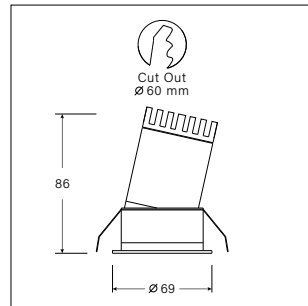

LIT-2910

Adjustable deep-recessed round spotlight with a sophisticated, elegant design. With a pivot angle of up to 15°, and a black anti-glare reflector for high visual comfort. Overall diameter of 75mm.

LIT-2910 | Éclat | Spotlight | Recessed

H(m)	Diameter(m)	(lx)
1.0	0.92	2127
2.0	1.85	532
3.0	2.77	236
4.0	3.69	133
5.0	4.62	85

■ C0-C180

Lumen, maintenance & failure rate	L70/B50 >60,000 hrs
Body material	Aluminum body powder coating
Dimension	H 86mm D69mm
Colors	White
Power supply	Electronic Driver
Reflector	Optical lens / Black reflector Adjustable +15°

Customizable on request

Dimmable

>90
CRI

Color
Temperature

*Longer lead time

Code	LED Lumen	Luminaire Lumen	Efficiency	LED Wattage	Color Temperature	Beam Angle
6357121	904 lm	534 lm	76.3lm/w	7.0W	3000k	30°
6357122	924 lm	586 lm	83.7lm/w	7.0W	4000k	30°