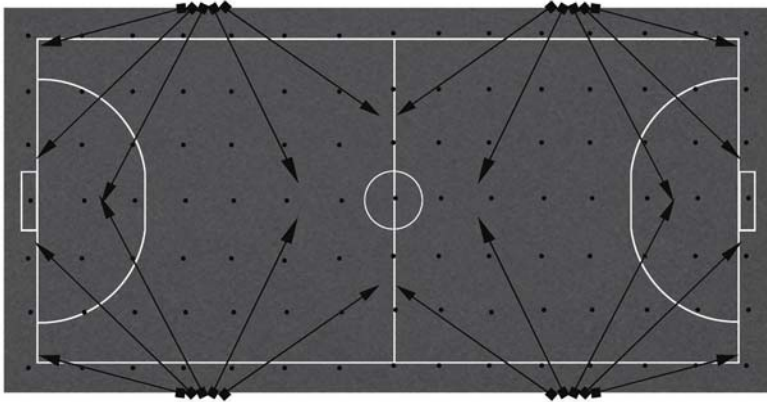

Soccer court