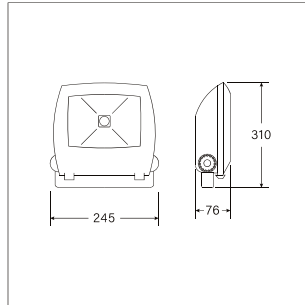

LIT-37100 | Flood lighting

Lumen, maintenance & failure rate	L90/B10 >80,000 hrs at 45°C
Dimensions & Weight	310 x 245 x 76mm 4.45 kg
Colors	Grey
Diffuser	Tempered glass
Power supply	Electronic driver
Replacing model	LIT-Flood 75