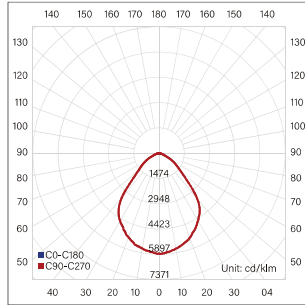

LIT-37100

High-performance floodlight using high efficiency LED chips with high thermal conductivity, low luminous decay, and pure light color used for multiple outdoor applications. The smallest solution within this range.

LIT-37100 | Flood lighting

Lumen, maintenance & failure rate	L90/B10 >80,000 hrs at 45°C
Dimensions & Weight	310 x 245 x 76mm 4.45 kg
Colors	Grey
Diffuser	Tempered glass
Power supply	Electronic driver
Replacing model	LIT-Flood 75

Code	LED lumen	Luminaire lumen	Efficiency	LED wattage	Color temperature	Beam angle
4525167	7383 lm	5782 lm	116.3lm/w	49.7W	3000k	Wide beam
4525168	7774 lm	6087 lm	122.5lm/w	49.7W	4000k	Wide beam

Tennis court