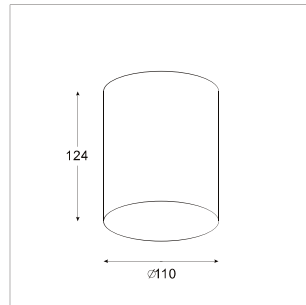

H(m)	Diameter(m)	(lx)
1.0	0.68	3031
2.0	1.36	758
3.0	2.04	337
4.0	2.71	189
5.0	3.39	121

■ Co-C180

Lumen, maintenance & failure rate	L90/B10 >70,000 hrs
Body material	Aluminium body powder coating
Dimension	H 124mm D 110mm
Colors	White
Diffuser	Clear PC
Power supply	Electronic Driver
Reflector	High purity aluminium

Customizable on request

*Longer lead time

Code	LED Lumen	Luminaire Lumen	Efficiency	LED Wattage	Color Temperature	Beam Angle
5652421	1394 lm	1136 lm	136.9lm/w	8.3W	3000k	38°
5653421	1918 lm	1564 lm	131.5lm/w	11.9W	3000k	38°
5652422	1472 lm	1200 lm	144.6lm/w	8.3W	4000k	38°
5653422	2025 lm	1647 lm	138.4lm/w	11.9W	4000k	38°