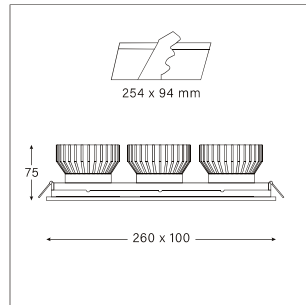

LIT-5230

Triple module adjustable recessed spotlight. Pivot angle of up to 15° for precise lighting. The compact size and lower lumen range provides a more subtle illumination. Overall dimensions of 260x100mm.

LIT-5230 | Rectangular spotlight | Recessed

H(m)	Diameter(m)	(lx)
1.0	0.68	4938
2.0	1.35	1235
3.0	2.03	549
4.0	2.71	309
5.0	3.38	198

■ C0-C180

Lumen, maintenance & failure rate	L90/B10 >80,000 hrs at 25°C
Body material	Aluminium body powder coating
Dimensions & Weight	260 x 100 x 75mm 1.00 kg
Colors	White
Diffuser	Clear glass
Power supply	Electronic driver
Reflector	High purity aluminium