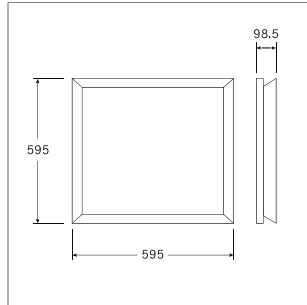

LIT-6140 | Lighting Panels | Recessed

Lumen, maintenance & failure rate	L80/F50 >60,000 hrs at 25°C
Body material	Extruded aluminium, painted steel sheet cover
Dimensions & Weight	595 x 595 x 98.5mm 5.35 kg
Frame colors	White
Diffuser	Opal
Power supply	Electronic driver