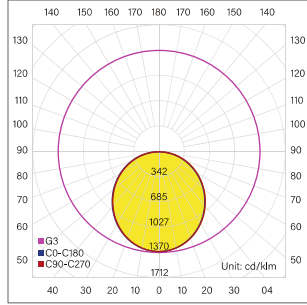

LIT-6140 | Lighting Panels | Recessed

Lumen, maintenance & failure rate	L80/F50 >60,000 hrs at 25°C
Body material	Extruded aluminium, painted steel sheet cover
Dimensions & Weight	595 x 595 x 98.5mm 5.35 kg
Frame colors	White
Diffuser	Opal
Power supply	Electronic driver

Customizable on request

*Longer lead time

Code	LED Lumen	Luminaire Lumen	Efficiency	LED Wattage	Color Temperature	Beam Angle
7349551	6020 lm	3440 lm	80.9lm/w	42.5W	3000k	Diffuse
7349562	6488 lm	3710 lm	87.3lm/w	42.5W	4000k	Diffuse