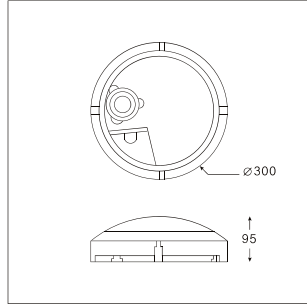

LIT-7220

IP65 waterproof round luminaire that can be surface-mounted or suspended. Designed for intensive use in challenging conditions. Featuring remarkably high efficiency, a durable solution for several applications.

LIT-7220 | Industrial Luminaires | Mounted

Lumen, maintenance & failure rate	L70/B10 >60,000 hrs at 45°C
Body material	Made of polycarbonate
Dimensions & Weight	H 95mm D 300mm 1.24 kg
Colors	White
Diffuser	Polycarbonate white diffuser
Power supply	Electronic driver
Replacing model	LIT-R30