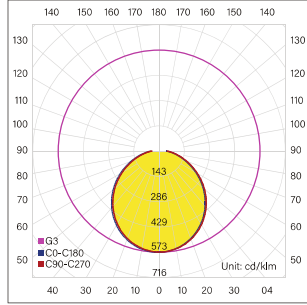

LIT-7220 | Industrial Luminaires | Mounted

Lumen, maintenance & failure rate	L70/B10 >60,000 hrs at 45°C
Body material	Made of polycarbonate
Dimensions & Weight	H 95mm D 300mm 1.24 kg
Colors	White
Diffuser	Polycarbonate white diffuser
Power supply	Electronic driver
Replacing model	LIT-R30

Customizable on request

Dimmable

Color Temperature

Emergency

*Longer lead time

Code	LED Lumen	Luminaire Lumen	Efficiency	LED Wattage	Color Temperature	Beam Angle
5504481	2114 lm	1824 lm	121.6lm/w	15W	3000k	Diffuse
5504482	2114 lm	1824 lm	121.6lm/w	15W	4000k	Diffuse