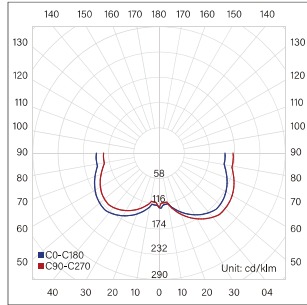

## LIT-16600 | Fence & Pathway

Lumen, maintenance & failure rate	L80/B20 >80,000 hrs at 45°C
Body material	Aluminium body powder coated
Dimensions & Weight	220 x 220 x 322mm <span style="float: right;">1.89 kg</span>
Colors	Dark Grey
Diffuser	Opal

#### LIT-10600

274

Code	LED lumen	Luminaire lumen	Efficiency	LED wattage	Color temperature	Beam angle
5036464	2840 lm	1000 lm	51.8lm/w	19.3W	3000k	Diffuse
5036465	2980 lm	1050 lm	54.4lm/w	19.3W	4000k	Diffuse