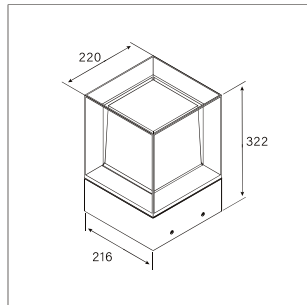

# LIT-16600

Outdoor post top for surface installation that can be used to elevate the appearance of entrances and pathways, with a simple design that complements any outdoor decor.

## LIT-16600 | Fence & Pathway

Lumen, maintenance & failure rate	L80/B20 >80,000 hrs at 45°C
Body material	Aluminium body powder coated
Dimensions & Weight	220 x 220 x 322mm <span style="float: right;">1.89 kg</span>
Colors	Dark Grey
Diffuser	Opal