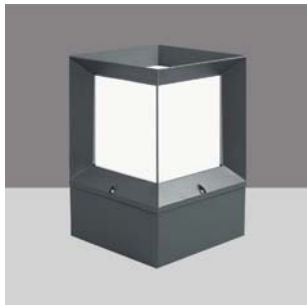

# LIT-16600

Outdoor post top for surface installation that can be used to elevate the appearance of entrances and pathways, with a simple design that complements any outdoor decor.

## LIT-16600 | Fence & Pathway

Lumen, maintenance & failure rate	L80/B20 >80,000 hrs at 45°C
Body material	Aluminium body powder coated
Dimensions & Weight	220 x 220 x 322mm <span style="float: right;">1.89 kg</span>
Colors	Dark Grey
Diffuser	Opal