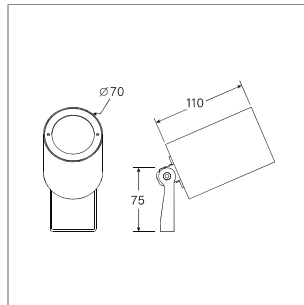

LIT-19500

Adjustable projector that can be installed into the ground, wall, or ceiling. Contemporary designed round body with 90° vertical rotation, this fixture is the perfect solution for outdoor accent lighting.

LIT-19500 | Outdoor Projectors

H(m)	Diameter(m)	(lx)
1.0	0.43	9187
2.0	0.86	2297
3.0	1.29	1021
4.0	1.71	574
5.0	2.14	367

■ C0-C180

Lumen, maintenance & failure rate	L70/B50 >60,000 hrs at 45°C
Body material	Aluminium body
Dimensions & Weight	D 70mm H 110mm 0.59 kg
Colors	Dark grey
Diffuser	Tempered clear glass
Power supply	Electronic driver
Reflector	Optical lens

LIT-19500 | Outdoor Projectors

H(m)	Diameter(m)	(lx)
1.0	0.43	9187
2.0	0.86	2297
3.0	1.29	1021
4.0	1.71	574
5.0	2.14	367

■ C0-C180

Lumen, maintenance & failure rate	L70/B50 >60,000 hrs at 45°C
Body material	Aluminium body
Dimensions & Weight	D 70mm H 180mm 0.62 kg
Colors	Dark grey
Diffuser	Tempered clear glass
Power supply	Electronic driver
Reflector	Optical lens