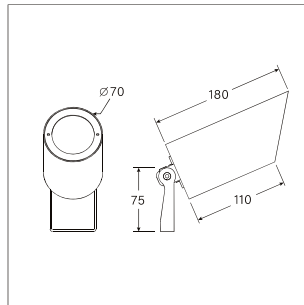

LIT-19500 | Outdoor Projectors

H(m)	Diameter(m)	(lx)
1.0	0.43	9187
2.0	0.86	2297
3.0	1.29	1021
4.0	1.71	574
5.0	2.14	367

■ C0-C180

Lumen, maintenance & failure rate	L70/B50 >60,000 hrs at 45°C
Body material	Aluminium body
Dimensions & Weight	D 70mm H 110mm 0.59 kg
Colors	Dark grey
Diffuser	Tempered clear glass
Power supply	Electronic driver
Reflector	Optical lens

Related Products:

LIT-19400

301

LIT-19500

Adjustable projector with anti-glare visor that can be installed into the ground, wall, or ceiling. Contemporary designed round body with 90° vertical rotation, this fixture is the perfect solution for outdoor accent lighting.

LIT-19500 | Outdoor Projectors

H(m)	Diameter(m)	(lx)
1.0	0.43	9187
2.0	0.86	2297
3.0	1.29	1021
4.0	1.71	574
5.0	2.14	367

■ C0-C180

Lumen, maintenance & failure rate	L70/B50 >60,000 hrs at 45°C
Body material	Aluminium body
Dimensions & Weight	D 70mm H 180mm 0.62 kg
Colors	Dark grey
Diffuser	Tempered clear glass
Power supply	Electronic driver
Reflector	Optical lens