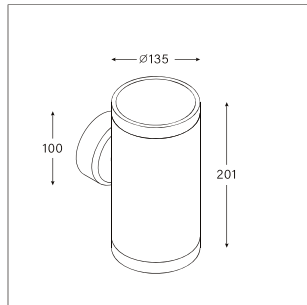

LIT-28600

Cylindrical wall-mounted luminaire with a single or double light emission option. Simple and minimal design that complements any décor by providing a wash of illumination to a contemporary outdoor façade.

LIT-28600 | Wall lamps | Wall appliques

Lumen, maintenance & failure rate	L90/B10 >80,000 hrs at 45°C
Body material	Die-cast aluminium body
Dimensions & Weight	L 201 x D 100 x W 135mm 1.84 kg
Colors	Dark grey
Diffuser	Clear Glass
Power supply	Electronic driver
Reflector	Optical lens

Related Products:

LIT-46200

403

One direction

Code	LED lumen	Luminaire lumen	Efficiency	LED wattage	Color temperature	Beam angle
5223624	1100 lm	737 lm	84.7lm/w	8.7W	3000k	13°
5223724	1100 lm	737 lm	84.7lm/w	8.7W	3000k	24°
5223824	1100 lm	737 lm	84.7lm/w	8.7W	3000k	38°
5223924	1100 lm	737 lm	84.7lm/w	8.7W	3000k	60°
5223625	1388 lm	754 lm	86.6lm/w	8.7W	4000k	13°
5223725	1388 lm	754 lm	86.6lm/w	8.7W	4000k	24°
5223825	1388 lm	754 lm	86.6lm/w	8.7W	3000k	38°
5223925	1388 lm	754 lm	86.6lm/w	8.7W	4000k	60°

Two directions

Code	LED lumen	Luminaire lumen	Efficiency	LED wattage	Color temperature	Beam angle
5253154	2x1100 lm	2x737 lm	84.7lm/w	2x8.7W	3000k	13°
5253254	2x1100 lm	2x737 lm	84.7lm/w	2x8.7W	3000k	24°
5253354	2x1100 lm	2x737 lm	84.7lm/w	2x8.7W	3000k	38°
5253554	2x1100 lm	2x737 lm	84.7lm/w	2x8.7W	3000k	60°
5253155	2x1125 lm	2x754 lm	84.7lm/w	2x8.7W	4000k	13°
5253255	2x1125 lm	2x754 lm	84.7lm/w	2x8.7W	4000k	24°
5253355	2x1125 lm	2x754 lm	84.7lm/w	2x8.7W	3000k	38°
5253555	2x1125 lm	2x754 lm	84.7lm/w	2x8.7W	4000k	60°