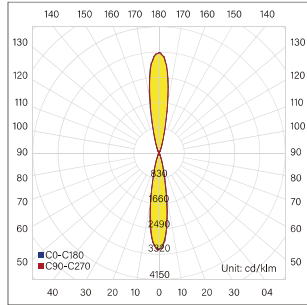

LIT-28600

Cylindrical wall-mounted luminaire with a single or double light emission option. Simple and minimal design that complements any décor by providing a wash of illumination to a contemporary outdoor façade.

LIT-28600 | Wall lamps | Wall appliques

Lumen, maintenance & failure rate	L90/B10 >80,000 hrs at 45°C
Body material	Die-cast aluminium body
Dimensions & Weight	L 201 x D 100 x W 135mm 1.84 kg
Colors	Dark grey
Diffuser	Clear Glass
Power supply	Electronic driver
Reflector	Optical lens

Related Products:

LIT-46200

403

One direction

Code	LED lumen	Luminaire lumen	Efficiency	LED wattage	Color temperature	Beam angle
5223624	1100 lm	737 lm	84.7lm/w	8.7W	3000k	13°
5223724	1100 lm	737 lm	84.7lm/w	8.7W	3000k	24°
5223824	1100 lm	737 lm	84.7lm/w	8.7W	3000k	38°
5223924	1100 lm	737 lm	84.7lm/w	8.7W	3000k	60°
5223625	1388 lm	754 lm	86.6lm/w	8.7W	4000k	13°
5223725	1388 lm	754 lm	86.6lm/w	8.7W	4000k	24°
5223825	1388 lm	754 lm	86.6lm/w	8.7W	3000k	38°
5223925	1388 lm	754 lm	86.6lm/w	8.7W	4000k	60°

Two directions

Code	LED lumen	Luminaire lumen	Efficiency	LED wattage	Color temperature	Beam angle
5253154	2x1100 lm	2x737 lm	84.7lm/w	2x8.7W	3000k	13°
5253254	2x1100 lm	2x737 lm	84.7lm/w	2x8.7W	3000k	24°
5253354	2x1100 lm	2x737 lm	84.7lm/w	2x8.7W	3000k	38°
5253554	2x1100 lm	2x737 lm	84.7lm/w	2x8.7W	3000k	60°
5253155	2x1125 lm	2x754 lm	84.7lm/w	2x8.7W	4000k	13°
5253255	2x1125 lm	2x754 lm	84.7lm/w	2x8.7W	4000k	24°
5253355	2x1125 lm	2x754 lm	84.7lm/w	2x8.7W	3000k	38°
5253555	2x1125 lm	2x754 lm	84.7lm/w	2x8.7W	4000k	60°