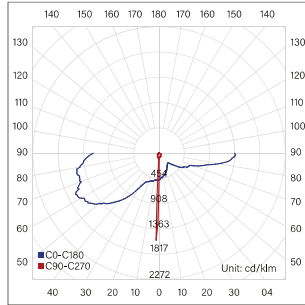

LIT-31200

Luminaire designed to produce uniform frame light on the outer edge of arches or windows, its wide beam provides a beautiful indirect light emission that complements the architecture.

LIT-31200 | Wall lamps | Wall appliques

Lumen, maintenance & failure rate	L80/B20 >54,000 hrs at 45°C
Body material	Die-cast aluminium body
Dimensions & Weight	145 x 60 x 100mm 0.47 kg
Colors	White
Power supply	Electronic driver

Code	LED lumen	Luminaire lumen	Efficiency	LED wattage	Color temperature	Beam angle
4918911	300 lm	205 lm	68.3lm/w	3.0W	3000k	Wide
4918912	300 lm	205 lm	68.3lm/w	3.0W	4000k	Wide