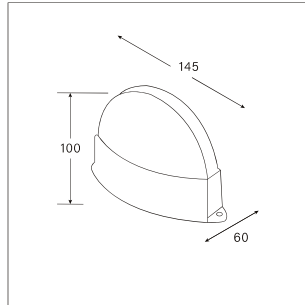

LIT-31200

Luminaire designed to produce uniform frame light on the outer edge of arches or windows, its wide beam provides a beautiful indirect light emission that complements the architecture.

LIT-31200 | Wall lamps | Wall appliques

Lumen, maintenance & failure rate	L80/B20 >54,000 hrs at 45°C
Body material	Die-cast aluminium body
Dimensions & Weight	145 x 60 x 100mm 0.47 kg
Colors	White
Power supply	Electronic driver

Code	LED lumen	Luminaire lumen	Efficiency	LED wattage	Color temperature	Beam angle
4918911	300 lm	205 lm	68.3lm/w	3.0W	3000k	Wide
4918912	300 lm	205 lm	68.3lm/w	3.0W	4000k	Wide