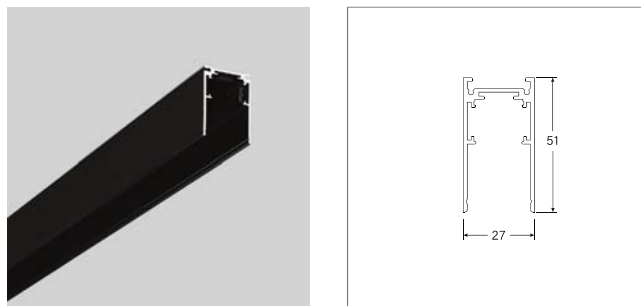

Magnetic track

48V recessed magnetic track installation system provides freedom and flexibility as lighting fixtures can easily and quickly be clicked anywhere on the track thanks to a brilliant magnetic system.

Body material	Aluminium
Dimensions & Weight	L x H 51 x W 27 1,25 kg per 1m
Colors	Black/White
Mounting	Recessed

Recessed track

Code	Description
6112XX1	Recessed 1m White Track
6112XX7	Recessed 1m Black Track
6113XX1	Recessed 2m White Track
6113XX7	Recessed 2m Black Track
6114XX1	Recessed 3m White Track
6114XX7	Recessed 3m Black Track

48V surface mounted magnetic track installation system provides freedom and flexibility as lighting fixtures can easily and quickly be clicked anywhere on the track thanks to a brilliant magnetic system.

Body material	Aluminium
Dimensions & Weight	L x H 51 x W 27 1,25 kg per 1m
Colors	Black/White
Mounting	Surface (suspension kit available on request)

Surface track

Code	Description
6109XX1	Surface 1m White Track
6109XX7	Surface 1m Black Track
6110XX1	Surface 2m White Track
6110XX7	Surface 2m Black Track
6111XX1	Surface 3m White Track
6111XX7	Surface 3m Black Track