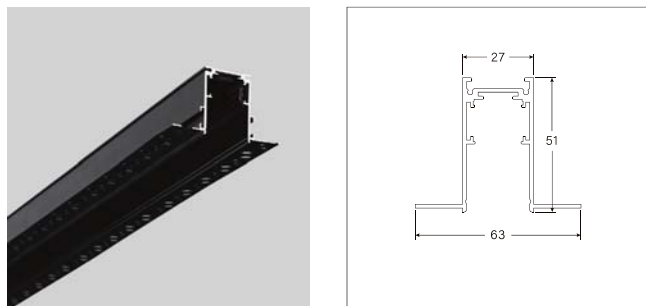

Magnetic track

48V recessed magnetic track installation system provides freedom and flexibility as lighting fixtures can easily and quickly be clicked anywhere on the track thanks to a brilliant magnetic system.

Body material	Aluminium
Dimensions & Weight	L x H 51 x W 27 1,25 kg per 1m
Colors	Black/White
Mounting	Recessed

Recessed track

Code	Description
6112XX1	Recessed 1m White Track
6112XX7	Recessed 1m Black Track
6113XX1	Recessed 2m White Track
6113XX7	Recessed 2m Black Track
6114XX1	Recessed 3m White Track
6114XX7	Recessed 3m Black Track

48V surface mounted magnetic track installation system provides freedom and flexibility as lighting fixtures can easily and quickly be clicked anywhere on the track thanks to a brilliant magnetic system.

Body material	Aluminium
Dimensions & Weight	L x H 51 x W 27 1,25 kg per 1m
Colors	Black/White
Mounting	Surface (suspension kit available on request)

Surface track

Code	Description
6109XX1	Surface 1m White Track
6109XX7	Surface 1m Black Track
6110XX1	Surface 2m White Track
6110XX7	Surface 2m Black Track
6111XX1	Surface 3m White Track
6111XX7	Surface 3m Black Track