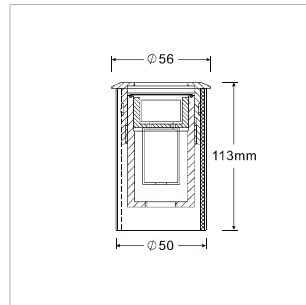

LIT-13100 | Outdoor Uplights | Optical lens

H(m)	Diameter(m)	(lx)
1.0	7.85	16
2.0	15.71	4
3.0	23.56	2
4.0	31.42	1
5.0	39.27	1

■ C0-C180

Lumen, maintenance & failure rate	L80/F50 >60,000 hrs
Body material	Stainless steel body/frame
Dimension	H 70.5mm D 56mm
Colors	Stainless steel
Diffuser	Clear glass
Power supply	External 24V DC driver
Reflector	High efficiency optical lens
Driver box	Available upon request

LIT-13100 | Outdoor Uplights | Frosted glass

Lumen, maintenance & failure rate	L80/B50 >36,000 hrs
Body material	Stainless steel body/frame
Dimension	H 70.5mm D 56mm
Colors	Stainless steel
Diffuser	Frosted glass
Power supply	External 24V DC driver
Driver box	Available upon request