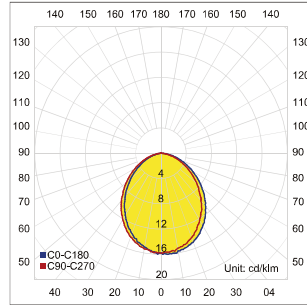

LIT-13100 | Outdoor Uplights | Optical lens

H(m)	Diameter(m)	(lx)
1.0	7.85	16
2.0	15.71	4
3.0	23.56	2
4.0	31.42	1
5.0	39.27	1

■ C0-C180

Lumen, maintenance & failure rate	L80/F50 >60,000 hrs
Body material	Stainless steel body/frame
Dimension	H 70.5mm D 56mm
Colors	Stainless steel
Diffuser	Clear glass
Power supply	External 24V DC driver
Reflector	High efficiency optical lens
Driver box	Available upon request

Code	LED lumen	Luminaire lumen	Efficiency	LED wattage	Color temperature	Beam angle
4116114	410 lm	335 lm	106.3lm/w	3.15W	3000k	20°
4116115	440 lm	362 lm	114.9lm/w	3.15W	4000k	20°

LIT-13100

Durable outdoor uplight for in-ground installation. Made of high-quality materials for long-lasting performance. A sleek design that blends seamlessly into any landscape. The smallest solution within this range.

LIT-13100 | Outdoor Uplights | Frosted glass

Lumen, maintenance & failure rate	L80/B50 >36,000 hrs
Body material	Stainless steel body/frame
Dimension	H 70.5mm D 56mm
Colors	Stainless steel
Diffuser	Frosted glass
Power supply	External 24V DC driver
Driver box	Available upon request