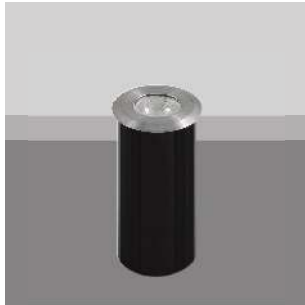

LIT-13100

Durable outdoor uplight for in-ground installation. Made of high-quality materials for long-lasting performance. A sleek design that blends seamlessly into any landscape. The smallest solution within this range.

LIT-13100 | Outdoor Uplights | Optical lens

H(m)	Diameter(m)	(lx)
1.0	7.85	16
2.0	15.71	4
3.0	23.56	2
4.0	31.42	1
5.0	39.27	1

■ C0-C180

Lumen, maintenance & failure rate	L80/F50 >60,000 hrs
Body material	Stainless steel body/frame
Dimension	H 70.5mm D 56mm
Colors	Stainless steel
Diffuser	Clear glass
Power supply	External 24V DC driver
Reflector	High efficiency optical lens
Driver box	Available upon request

Code	LED lumen	Luminaire lumen	Efficiency	LED wattage	Color temperature	Beam angle
4116114	410 lm	335 lm	106.3lm/w	3.15W	3000k	20°
4116115	440 lm	362 lm	114.9lm/w	3.15W	4000k	20°

LIT-13100

Durable outdoor uplight for in-ground installation. Made of high-quality materials for long-lasting performance. A sleek design that blends seamlessly into any landscape. The smallest solution within this range.

LIT-13100 | Outdoor Uplights | Frosted glass

Lumen, maintenance & failure rate	L80/B50 >36,000 hrs
Body material	Stainless steel body/frame
Dimension	H 70.5mm D 56mm
Colors	Stainless steel
Diffuser	Frosted glass
Power supply	External 24V DC driver
Driver box	Available upon request