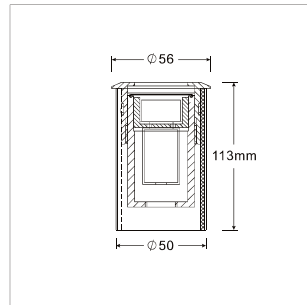

LIT-13100 | Outdoor Uplights | Optical lens

H(m)	Diameter(m)	(lx)
1.0	7.85	16
2.0	15.71	4
3.0	23.56	2
4.0	31.42	1
5.0	39.27	1

■ C0-C180

Lumen, maintenance & failure rate	L80/F50 >60,000 hrs
Body material	Stainless steel body/frame
Dimension	H 70.5mm D 56mm
Colors	Stainless steel
Diffuser	Clear glass
Power supply	External 24V DC driver
Reflector	High efficiency optical lens
Driver box	Available upon request

LIT-13100 | Outdoor Uplights | Frosted glass

Lumen, maintenance & failure rate	L80/B50 >36,000 hrs
Body material	Stainless steel body/frame
Dimension	H 70.5mm D 56mm
Colors	Stainless steel
Diffuser	Frosted glass
Power supply	External 24V DC driver
Driver box	Available upon request