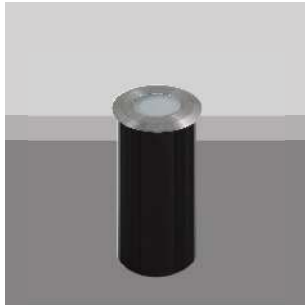

LIT-13100

Durable outdoor uplight for in-ground installation. Made of high-quality materials for long-lasting performance. A sleek design that blends seamlessly into any landscape. The smallest solution within this range.

LIT-13100 | Outdoor Uplights | Optical lens

H(m)	Diameter(m)	(lx)
1.0	7.85	16
2.0	15.71	4
3.0	23.56	2
4.0	31.42	1
5.0	39.27	1

■ C0-C180

Lumen, maintenance & failure rate	L80/F50 >60,000 hrs
Body material	Stainless steel body/frame
Dimension	H 70.5mm D 56mm
Colors	Stainless steel
Diffuser	Clear glass
Power supply	External 24V DC driver
Reflector	High efficiency optical lens
Driver box	Available upon request

Code	LED lumen	Luminaire lumen	Efficiency	LED wattage	Color temperature	Beam angle
4116114	410 lm	335 lm	106.3lm/w	3.15W	3000k	20°
4116115	440 lm	362 lm	114.9lm/w	3.15W	4000k	20°

LIT-13100

Durable outdoor uplight for in-ground installation. Made of high-quality materials for long-lasting performance. A sleek design that blends seamlessly into any landscape. The smallest solution within this range.

LIT-13100 | Outdoor Uplights | Frosted glass

Lumen, maintenance & failure rate	L80/B50 >36,000 hrs
Body material	Stainless steel body/frame
Dimension	H 70.5mm D 56mm
Colors	Stainless steel
Diffuser	Frosted glass
Power supply	External 24V DC driver
Driver box	Available upon request