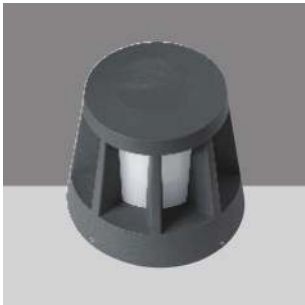

# LIT-16100

Outdoor luminaire with a simple cylindrical design. Perfect for use in applications such as pathways, fences, and walls; ensuring a calm and safe atmosphere with its 360° light emission.

## LIT-16100 | Fence & Pathway

Lumen, maintenance & failure rate	L90/B10 >80,000 hrs
Body material	Aluminium body powder coating
Dimension	H 146mm D 160mm
Colors	Dark Grey
Diffuser	Frost PC diffuser
Power supply	Electronic Driver