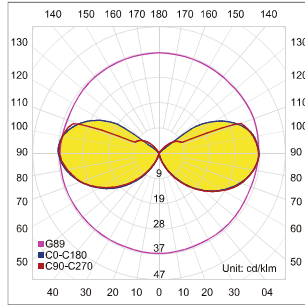

## LIT-16100 | Fence & Pathway

Lumen, maintenance & failure rate	L90/B10 >80,000 hrs
Body material	Aluminium body powder coating
Dimension	H 146mm D 160mm
Colors	Dark Grey
Diffuser	Frost PC diffuser
Power supply	Electronic Driver

Code	LED lumen	Luminaire lumen	Efficiency	LED wattage	Color temperature	Beam angle
5001214	990 lm	136 lm	21.6lm/w	6.3W	3000k	Diffuse
5001215	1044 lm	143 lm	22.7lm/w	6.3W	4000k	Diffuse