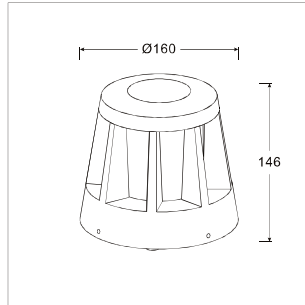

# LIT-16100

Outdoor luminaire with a simple cylindrical design. Perfect for use in applications such as pathways, fences, and walls; ensuring a calm and safe atmosphere with its 360° light emission.

## LIT-16100 | Fence & Pathway

Lumen, maintenance & failure rate	L90/B10 >80,000 hrs
Body material	Aluminium body powder coating
Dimension	H 146mm D 160mm
Colors	Dark Grey
Diffuser	Frost PC diffuser
Power supply	Electronic Driver

Code	LED lumen	Luminaire lumen	Efficiency	LED wattage	Color temperature	Beam angle
5001214	990 lm	136 lm	21.6lm/w	6.3W	3000k	Diffuse
5001215	1044 lm	143 lm	22.7lm/w	6.3W	4000k	Diffuse