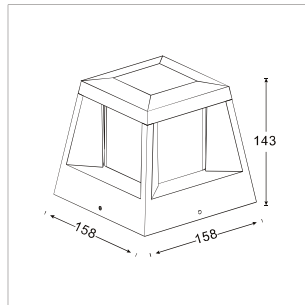

Lumen, maintenance & failure rate	L90/B10 >80,000 hrs
Body material	Aluminium body powder coating
Dimension	158 x 158 x 143mm
Colors	Dark Grey
Diffuser	Frost PC diffuser
Power supply	Electronic Driver