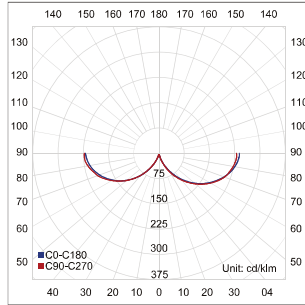

Lumen, maintenance & failure rate	L90/B10 >80,000 hrs
Body material	Aluminium body powder coating
Dimension	158 x 158 x 143mm
Colors	Dark Grey
Diffuser	Frost PC diffuser
Power supply	Electronic Driver

Code	LED lumen	Luminaire lumen	Efficiency	LED wattage	Color temperature	Beam angle
5001154	990 lm	193 lm	30.6lm/w	6.3W	3000k	Diffuse
5001155	1044 lm	204 lm	33.6lm/w	6.3W	4000k	Diffuse