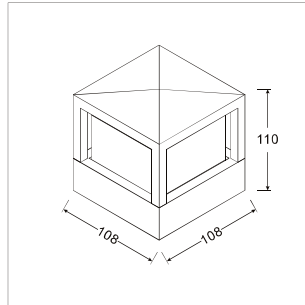

LIT-16300

Outdoor luminaire with an elegant design featuring a square frame that casts light all around itself. Giving ambient light this fixture can be used in pathways, fences, and on walls.

LIT-16300 | Fence & Pathway

Body material	Aluminium body powder coating
Dimension	108 x 108 x 110mm
Colors	Black
Diffuser	Frost PC diffuser
Power supply	Electronic Driver

Code	LED lumen	Luminaire lumen	Efficiency	LED wattage	Color temperature	Beam angle
5005337	960 lm	260 lm	41.9lm/w	6.2W	3000k	Diffuse
5005338	1008 lm	273 lm	44.0lm/w	6.2W	4000k	Diffuse