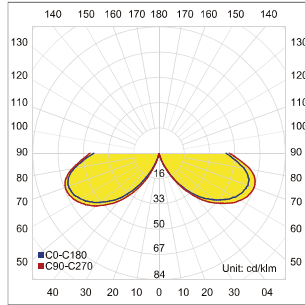

Body material	Aluminium body powder coating
Dimension	108 x 108 x 110mm
Colors	Black
Diffuser	Frost PC diffuser
Power supply	Electronic Driver

Code	LED lumen	Luminaire lumen	Efficiency	LED wattage	Color temperature	Beam angle
5005337	960 lm	260 lm	41.9lm/w	6.2W	3000k	Diffuse
5005338	1008 lm	273 lm	44.0lm/w	6.2W	4000k	Diffuse