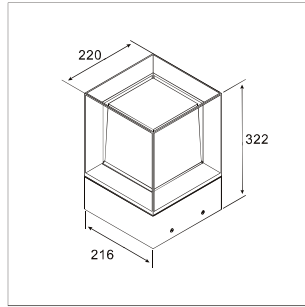

LIT-16600

Outdoor post top for surface installation that can be used to elevate the appearance of entrances and pathways, with a simple design that complements any outdoor decor.

LIT-16600 | Fence & Pathway

Lumen, maintenance & failure rate	L80/B20 >80,000 hrs
Body material	Aluminium body powder coated
Dimension	220 x 220 x 322mm
Colors	Dark Grey
Diffuser	Opal

Code	LED lumen	Luminaire lumen	Efficiency	LED wattage	Color temperature	Beam angle
5036464	2840 lm	1000 lm	51.8lm/w	19.3W	3000k	Diffuse
5036465	2980 lm	1050 lm	54.4lm/w	19.3W	4000k	Diffuse