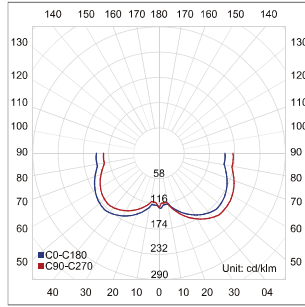

Lumen, maintenance & failure rate	L80/B20 >80,000 hrs
Body material	Aluminium body powder coated
Dimension	220 x 220 x 322mm
Colors	Dark Grey
Diffuser	Opal

Code	LED lumen	Luminaire lumen	Efficiency	LED wattage	Color temperature	Beam angle
5036464	2840 lm	1000 lm	51.8lm/w	19.3W	3000k	Diffuse
5036465	2980 lm	1050 lm	54.4lm/w	19.3W	4000k	Diffuse