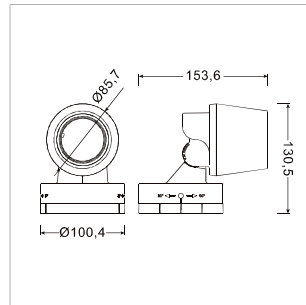

# LIT-19100

Adjustable projector that can be installed into the ground, wall, or ceiling; with 90° vertical and 30° horizontal rotation, this fixture is the perfect solution for outdoor accent lighting.

## LIT-19100 | Outdoor Projectors

H(m)	Diameter(m)	(lx)
1.0	0.35	3953
2.0	0.70	988
3.0	1.05	439
4.0	1.39	247
5.0	1.74	158

■ Co-C180

Lumen, maintenance & failure rate	L90/B10 >80,000 hrs
Body material	Aluminium body powder coating
Dimension	130 x 100 x 154mm
Colors	Grey
Diffuser	Tempered clear glass
Power supply	Electronic Driver
Reflector	High purity aluminium

Customizable on request

\*Longer lead time

Code	LED lumen	Luminaire lumen	Efficiency	LED wattage	Color temperature	Beam angle
4433214	1316 lm	899 lm	99.9lm/w	9.0W	3000k	17°
4433215	1388 lm	948 lm	105.4lm/w	9.0W	4000k	17°