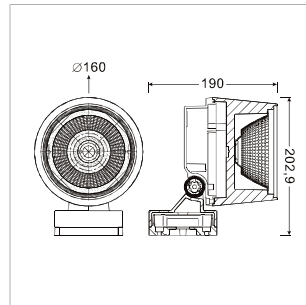

LIT-19200

Adjustable projector that can be installed into the ground, wall, or ceiling; with 90° vertical and 30° horizontal rotation, this fixture is the perfect solution for outdoor accent lighting.

LIT-19200 | Outdoor Projectors

H(m)	Diameter(m)	(lx)
1.0	0.21	5002
2.0	0.41	1250
3.0	0.62	556
4.0	0.83	313
5.0	1.04	200

■ C0-C180

Lumen, maintenance & failure rate	L90/B10 >70,000 hrs
Body material	Aluminium body powder coating
Dimension	203 x 100 x 180mm
Colors	Grey
Diffuser	Tempered clear glass
Power supply	Electronic Driver
Reflector	High purity aluminium