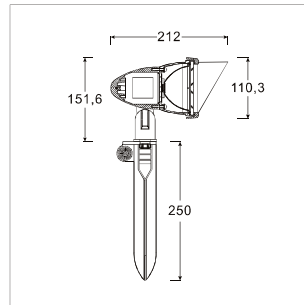

# LIT-19300

Adjustable projector that can be installed into the ground using a spike or base. Body designed with 90° vertical rotation, this fixture is the perfect seamless addition to any landscape.

## LIT-19300 | Outdoor Projectors

H(m)	Diameter(m)	(lx)
1.0	0.18	12891
2.0	0.37	3223
3.0	0.55	1432
4.0	0.74	806
5.0	0.92	516

■ Co-C180

Lumen, maintenance & failure rate	L90/B10 >80,000 hrs
Body material	Aluminium body powder coating
Dimension	D 110mm L 212mm
Colors	Dark Grey
Diffuser	Clear glass
Power supply	Electronic Driver
Reflector	High purity aluminium

### Complete with spike

Code	LED lumen	Luminaire lumen	Efficiency	LED wattage	Color temperature	Beam angle
4455214	1316 lm	836 lm	92.9lm/w	9.0W	3000k	10°
4455215	1388 lm	881 lm	97.9lm/w	9.0W	4000k	10°