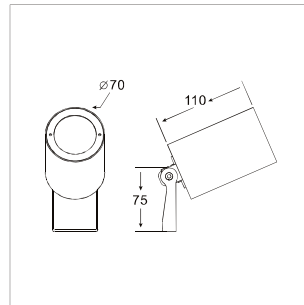

LIT-19500

Adjustable projector that can be installed into the ground, wall, or ceiling. Contemporary designed round body with 90° vertical rotation, this fixture is the perfect solution for outdoor accent lighting.

LIT-19500 | Outdoor Projectors

H(m)	Diameter(m)	(lx)
1.0	0.43	9187
2.0	0.86	2297
3.0	1.29	1021
4.0	1.71	574
5.0	2.14	367

■ C0-C180

Lumen, maintenance & failure rate	L70/B50 >60,000 hrs
Body material	Aluminium body
Dimension	D 70mm H110mm
Colors	Dark Grey
Diffuser	Tempered clear glass
Power supply	Electronic Driver
Reflector	Optical lens